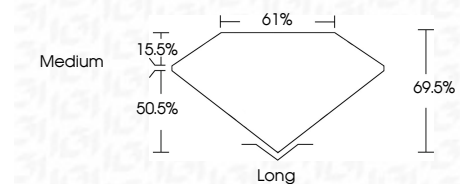

**ELECTRONIC COPY**

LG797670564  
Report verification at igi.org

May 4, 2026  
IGI Report Number **LG797670564**  
Description **LABORATORY GROWN DIAMOND**  
Shape and Cutting Style **EMERALD CUT**  
Measurements **9.00 X 6.36 X 4.42 MM**

**GRADING RESULTS**  
Carat Weight **2.53 CARATS**  
Color Grade **E**  
Clarity Grade **VS 1**

**ADDITIONAL GRADING INFORMATION**  
Polish **EXCELLENT**  
Symmetry **EXCELLENT**  
Fluorescence **NONE**  
Inscription(s) **IGI LG797670564**  
Comments: This Laboratory Grown Diamond was created by Chemical Vapor Deposition (CVD) growth process. Type IIa

May 4, 2026  
IGI Report No **LG797670564**  
**EMERALD CUT**  
9.00 X 6.36 X 4.42 MM  
2.53 CARATS  
Color Grade **E**  
Clarity Grade **VS 1**  
Depth **60.5%**  
Table **61%**  
Girdle **Medium**  
Culet **Long**  
Polish **EXCELLENT**  
Symmetry **EXCELLENT**  
Fluorescence **NONE**  
Inscription(s) **IGI LG797670564**  
Comments: This Laboratory Grown Diamond was created by Chemical Vapor Deposition (CVD) growth process. Type IIa

May 4, 2026  
IGI Report Number **LG797670564**  
Description **LABORATORY GROWN DIAMOND**  
Shape and Cutting Style **EMERALD CUT**  
Measurements **9.00 X 6.36 X 4.42 MM**

**GRADING RESULTS**  
Carat Weight **2.53 CARATS**  
Color Grade **E**  
Clarity Grade **VS 1**