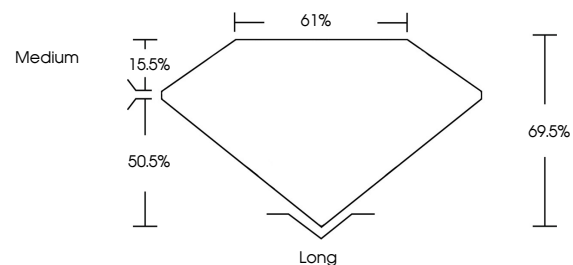

PROPORTIONS