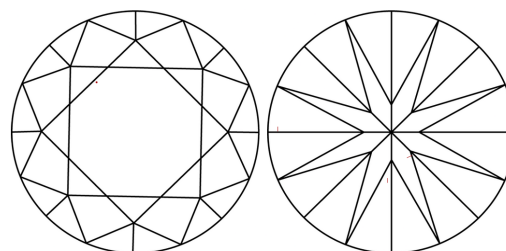

CLARITY CHARACTERISTICS

KEY TO SYMBOLS

Red symbols indicate internal characteristics.
Green symbols indicate external characteristics.