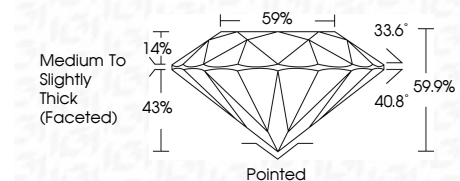

ELECTRONIC COPY

LG797677076
Report verification at igi.org

May 14, 2026
IGI Report Number **LG797677076**
Description **LABORATORY GROWN DIAMOND**
Shape and Cutting Style **ROUND BRILLIANT**
Measurements **8.80 - 8.84 X 5.29 MM**

GRADING RESULTS
Carat Weight **2.50 CARATS**
Color Grade **F**
Clarity Grade **VVS 2**
Cut Grade **IDEAL**

ADDITIONAL GRADING INFORMATION
Polish **EXCELLENT**
Symmetry **EXCELLENT**
Fluorescence **NONE**
Inscription(s) **IGI LG797677076**
Comments: This Laboratory Grown Diamond was created by Chemical Vapor Deposition (CVD) growth process. Type IIa

May 14, 2026
IGI Report No LG797677076
ROUND BRILLIANT
8.80 - 8.84 X 5.29 MM
2.50 CARATS
Color Grade **F**
Clarity Grade **VVS 2**
Cut Grade **IDEAL**
Depth **59.9%**
Table **14%**
Girdle **Medium To Slightly Thick (Faceted)**
Culet **Pointed**
Polish **EXCELLENT**
Symmetry **EXCELLENT**
Fluorescence **NONE**
Inscriptions(s) **IGI LG797677076**
Comments: This Laboratory Grown Diamond was created by Chemical Vapor Deposition (CVD) growth process. Type IIa

GRADING RESULTS
Carat Weight **2.50 CARATS**
Color Grade **F**
Clarity Grade **VVS 2**
Cut Grade **IDEAL**

ADDITIONAL GRADING INFORMATION
Polish **EXCELLENT**
Symmetry **EXCELLENT**
Fluorescence **NONE**
Inscription(s) **IGI LG797677076**