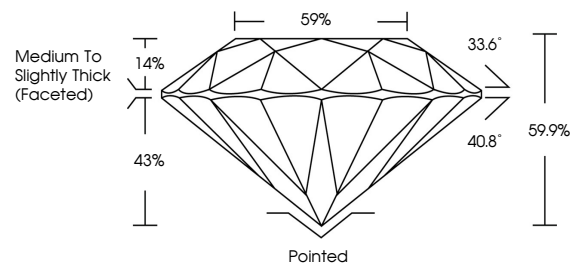

PROPORTIONS