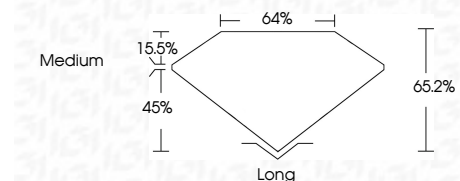

ELECTRONIC COPY

LG797696081
Report verification at igi.org

May 11, 2026
IGI Report Number **LG797696081**
Description **LABORATORY GROWN DIAMOND**
Shape and Cutting Style **EMERALD CUT**
Measurements **8.56 X 5.60 X 3.65 MM**

GRADING RESULTS
Carat Weight **1.87 CARAT**
Color Grade **FANCY VIVID BLUE**
Clarity Grade **VS 1**

ADDITIONAL GRADING INFORMATION
Polish **EXCELLENT**
Symmetry **EXCELLENT**
Fluorescence **NONE**
Inscription(s) **IGI LG797696081**
Comments: This Laboratory Grown Diamond was created by Chemical Vapor Deposition (CVD) growth process. Indications of post-growth treatment.

May 11, 2026
IGI Report No **LG797696081**
EMERALD CUT
Carat Weight **1.87 CARAT**
Color Grade **FANCY VIVID BLUE**
Clarity Grade **VS 1**
Depth **45.2%**
Table **15.5%**
Girdle **Medium**
Culet **Long**
Polish **EXCELLENT**
Symmetry **EXCELLENT**
Fluorescence **NONE**
Inscription(s) **IGI LG797696081**
Comments: This Laboratory Grown Diamond was created by Chemical Vapor Deposition (CVD) growth process. Indications of post-growth treatment.

LABORATORY GROWN DIAMOND REPORT

May 11, 2026
IGI Report Number **LG797696081**
Description **LABORATORY GROWN DIAMOND**
Shape and Cutting Style **EMERALD CUT**
Measurements **8.56 X 5.60 X 3.65 MM**

GRADING RESULTS
Carat Weight **1.87 CARAT**
Color Grade **FANCY VIVID BLUE**
Clarity Grade **VS 1**