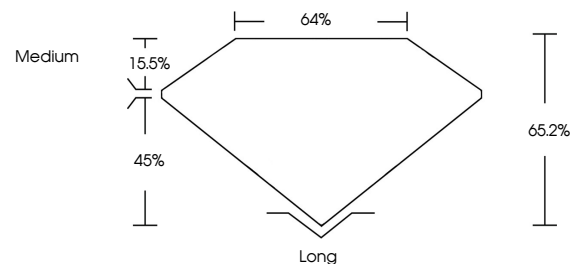

May 11, 2026
IGI Report No **LG797696081**
EMERALD CUT
Carat Weight **1.87 CARAT**
Color Grade **FANCY VIVID BLUE**
Clarity Grade **VS 1**
Depth **45.2%**
Table **15.5%**
Girdle **Medium**
Culet **Long**
Polish **EXCELLENT**
Symmetry **EXCELLENT**
Fluorescence **NONE**
Inscription(s) **IGI LG797696081**
Comments: This Laboratory Grown Diamond was created by Chemical Vapor Deposition (CVD) growth process. Indications of post-growth treatment.

LABORATORY GROWN DIAMOND REPORT

May 11, 2026
IGI Report Number **LG797696081**
Description **LABORATORY GROWN DIAMOND**
Shape and Cutting Style **EMERALD CUT**
Measurements **8.56 X 5.60 X 3.65 MM**

GRADING RESULTS
Carat Weight **1.87 CARAT**
Color Grade **FANCY VIVID BLUE**
Clarity Grade **VS 1**

PROPORTIONS

Sample Image Used

CLARITY CHARACTERISTICS

KEY TO SYMBOLS

Red symbols indicate internal characteristics.
Green symbols indicate external characteristics.

COLOR

D E F G H I J Faint Very Light Light