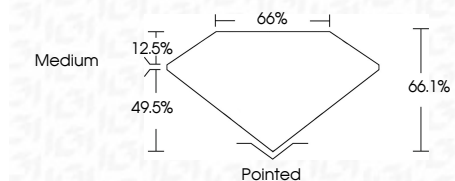

ELECTRONIC COPY

LG798602978
Report verification at igi.org

May 8, 2026
IGI Report Number **LG798602978**
Description **LABORATORY GROWN DIAMOND**
Shape and Cutting Style **CUT CORNERED
RECTANGULAR MODIFIED
BRILLIANT**

Measurements **10.41 X 7.23 X 4.78 MM**

GRADING RESULTS

Carat Weight **3.09 CARATS**
Color Grade **H**
Clarity Grade **VVS 2**

ADDITIONAL GRADING INFORMATION

Polish **EXCELLENT**
Symmetry **EXCELLENT**
Fluorescence **NONE**
Inscription(s) **IGI LG798602978**
Comments: This Laboratory Grown Diamond was created by Chemical Vapor Deposition (CVD) growth process. Type IIa

May 8, 2026
IGI Report No **LG798602978**
CUT CORNERED RECT. MODIFIED BRILLIANT
10.41 X 7.23 X 4.78 MM
Carat Weight **3.09 CARATS**
Color Grade **H**
Clarity Grade **VVS 2**
Depth **66.1%**
Table **65%**
Girdle **Medium**
Culet **Pointed**
Polish **EXCELLENT**
Symmetry **EXCELLENT**
Fluorescence **NONE**
Inscription(s) **IGI LG798602978**
Comments: This Laboratory Grown Diamond was created by Chemical Vapor Deposition (CVD) growth process. Type IIa

May 8, 2026
IGI Report Number **LG798602978**
Description **LABORATORY GROWN DIAMOND**
Shape and Cutting Style **CUT CORNERED RECTANGULAR
MODIFIED BRILLIANT**
Measurements **10.41 X 7.23 X 4.78 MM**

GRADING RESULTS
Carat Weight **3.09 CARATS**
Color Grade **H**
Clarity Grade **VVS 2**