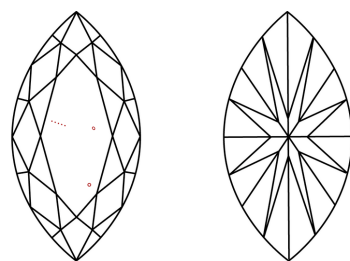

CLARITY CHARACTERISTICS

KEY TO SYMBOLS
Red symbols indicate internal characteristics.
Green symbols indicate external characteristics.