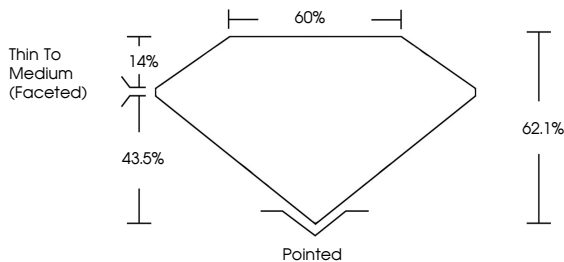

PROPORTIONS