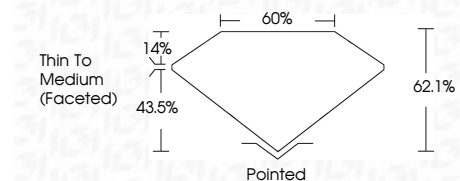

**ELECTRONIC COPY**

LG798607970  
Report verification at igi.org

May 9, 2026  
IGI Report Number **LG798607970**  
Description **LABORATORY GROWN DIAMOND**  
Shape and Cutting Style **MARQUISE BRILLIANT**  
Measurements **14.19 X 7.10 X 4.41 MM**

**GRADING RESULTS**  
Carat Weight **2.51 CARATS**  
Color Grade **F**  
Clarity Grade **VS 1**

**ADDITIONAL GRADING INFORMATION**  
Polish **EXCELLENT**  
Symmetry **EXCELLENT**  
Fluorescence **NONE**  
Inscription(s) **IGI LG798607970**  
Comments: This Laboratory Grown Diamond was created by Chemical Vapor Deposition (CVD) growth process. Type IIa

May 9, 2026  
IGI Report No **LG798607970**  
**MARQUISE BRILLIANT**  
14.19 X 7.10 X 4.41 MM  
2.51 CARATS  
F  
VS 1  
62.1%  
43.5%  
Thin To Medium (Faceted)  
Pointed  
EXCELLENT  
EXCELLENT  
NONE  
IGI LG798607970  
Comments: This Laboratory Grown Diamond was created by Chemical Vapor Deposition (CVD) growth process. Type IIa

May 9, 2026  
IGI Report Number **LG798607970**  
Description **LABORATORY GROWN DIAMOND**  
Shape and Cutting Style **MARQUISE BRILLIANT**  
Measurements **14.19 X 7.10 X 4.41 MM**  
**GRADING RESULTS**  
Carat Weight **2.51 CARATS**  
Color Grade **F**  
Clarity Grade **VS 1**  
**ADDITIONAL GRADING INFORMATION**  
Polish **EXCELLENT**  
Symmetry **EXCELLENT**  
Fluorescence **NONE**  
Inscription(s) **IGI LG798607970**