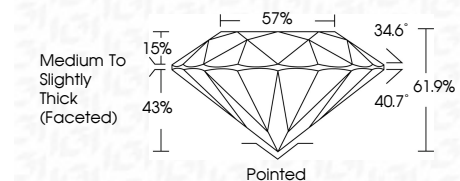

ELECTRONIC COPY

LG798608076
Report verification at igi.org

May 11, 2026
IGI Report Number **LG798608076**
Description **LABORATORY GROWN DIAMOND**
Shape and Cutting Style **ROUND BRILLIANT**
Measurements **6.55 - 6.57 X 4.06 MM**

GRADING RESULTS

Carat Weight **1.08 CARAT**
Color Grade **D**
Clarity Grade **VVS 2**
Cut Grade **IDEAL**

ADDITIONAL GRADING INFORMATION

Polish **EXCELLENT**
Symmetry **EXCELLENT**
Fluorescence **NONE**
Inscription(s) **IGI LG798608076**
Comments: This Laboratory Grown Diamond was created by Chemical Vapor Deposition (CVD) growth process. Type IIa

May 11, 2026
IGI Report No LG798608076
ROUND BRILLIANT
6.55 - 6.57 X 4.06 MM
Carat Weight **1.08 CARAT**
Color Grade **D**
Clarity Grade **VVS 2**
Cut Grade **IDEAL**
Depth **61.9%**
Table **57%**
Girdle **Medium To Slightly Thick (Faceted)**
Culet **Pointed**
Polish **EXCELLENT**
Symmetry **EXCELLENT**
Fluorescence **NONE**
Inscription(s) **IGI LG798608076**
Comments: This Laboratory Grown Diamond was created by Chemical Vapor Deposition (CVD) growth process. Type IIa

GRADING RESULTS

Carat Weight **1.08 CARAT**
Color Grade **D**
Clarity Grade **VVS 2**
Cut Grade **IDEAL**

ADDITIONAL GRADING INFORMATION

Polish **EXCELLENT**
Symmetry **EXCELLENT**
Fluorescence **NONE**
Inscription(s) **IGI LG798608076**