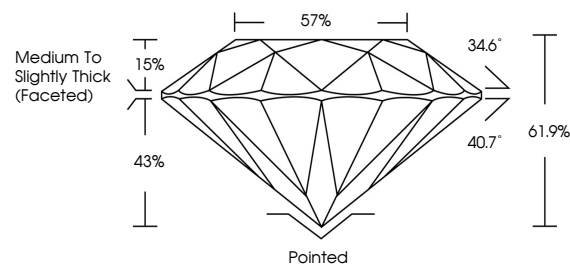

May 11, 2026
IGI Report No LG798608076
ROUND BRILLIANT
6.55 - 6.57 X 4.06 MM
Carat Weight **1.08 CARAT**
Color Grade **D**
Clarity Grade **VVS 2**
Cut Grade **IDEAL**
Depth **61.9%**
Table **57%**
Girdle **Medium To Slightly Thick (Faceted)**
Culet **Pointed**
Polish **EXCELLENT**
Symmetry **EXCELLENT**
Fluorescence **NONE**
Inscription(s) **IGI LG798608076**
Comments: This Laboratory Grown Diamond was created by Chemical Vapor Deposition (CVD) growth process. Type IIa

LABORATORY GROWN DIAMOND REPORT

May 11, 2026
IGI Report Number **LG798608076**
Description **LABORATORY GROWN DIAMOND**
Shape and Cutting Style **ROUND BRILLIANT**
Measurements **6.55 - 6.57 X 4.06 MM**

GRADING RESULTS

Carat Weight **1.08 CARAT**
Color Grade **D**
Clarity Grade **VVS 2**
Cut Grade **IDEAL**

ADDITIONAL GRADING INFORMATION

Polish **EXCELLENT**
Symmetry **EXCELLENT**
Fluorescence **NONE**
Inscription(s) **IGI LG798608076**

Comments: This Laboratory Grown Diamond was created by Chemical Vapor Deposition (CVD) growth process. Type IIa

PROPORTIONS

CLARITY CHARACTERISTICS

KEY TO SYMBOLS

Red symbols indicate internal characteristics.
Green symbols indicate external characteristics.