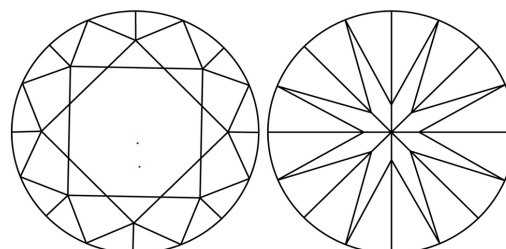

CLARITY CHARACTERISTICS

KEY TO SYMBOLS

Red symbols indicate internal characteristics.
Green symbols indicate external characteristics.