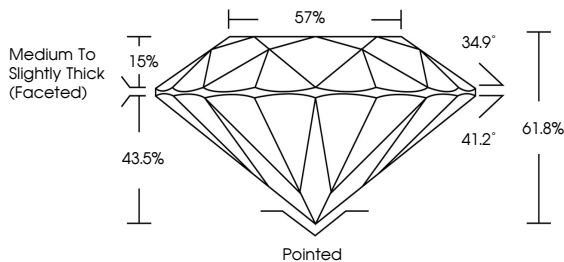

PROPORTIONS