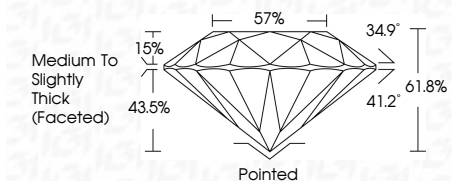

ELECTRONIC COPY

LG798608945
Report verification at igi.org

May 7, 2026
IGI Report Number **LG798608945**
Description **LABORATORY GROWN DIAMOND**
Shape and Cutting Style **ROUND BRILLIANT**
Measurements **8.74 - 8.76 X 5.41 MM**

GRADING RESULTS
Carat Weight **2.51 CARATS**
Color Grade **D**
Clarity Grade **VS 2**
Cut Grade **IDEAL**

ADDITIONAL GRADING INFORMATION
Polish **EXCELLENT**
Symmetry **EXCELLENT**
Fluorescence **NONE**
Inscription(s) **(IGI) LG798608945**
Comments: This Laboratory Grown Diamond was created by Chemical Vapor Deposition (CVD) growth process. Type IIa

May 7, 2026
IGI Report No LG798608945
ROUND BRILLIANT
8.74 - 8.76 X 5.41 MM
2.51 CARATS
Color Grade **D**
Clarity Grade **VS 2**
Cut Grade **IDEAL**
Depth **61.8%**
Table **57%**
Girdle **Medium To Slightly Thick (Faceted)**
Culet **Pointed**
Polish **EXCELLENT**
Symmetry **EXCELLENT**
Fluorescence **NONE**
Inscription(s) **(IGI) LG798608945**
Comments: This Laboratory Grown Diamond was created by Chemical Vapor Deposition (CVD) growth process. Type IIa

May 7, 2026
IGI Report Number **LG798608945**
Description **LABORATORY GROWN DIAMOND**
Shape and Cutting Style **ROUND BRILLIANT**
Measurements **8.74 - 8.76 X 5.41 MM**

GRADING RESULTS
Carat Weight **2.51 CARATS**
Color Grade **D**
Clarity Grade **VS 2**
Cut Grade **IDEAL**