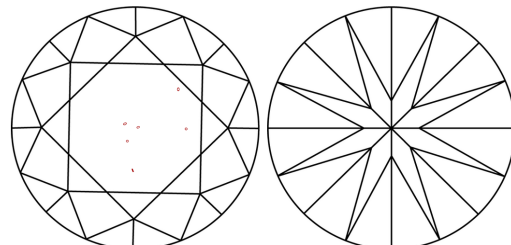

May 7, 2026
IGI Report Number **LG798608945**
Description **LABORATORY GROWN DIAMOND**
Shape and Cutting Style **ROUND BRILLIANT**
Measurements **8.74 - 8.76 X 5.41 MM**

GRADING RESULTS
Carat Weight **2.51 CARATS**
Color Grade **D**
Clarity Grade **VS 2**
Cut Grade **IDEAL**

PROPORTIONS

CLARITY CHARACTERISTICS

KEY TO SYMBOLS
Red symbols indicate internal characteristics.
Green symbols indicate external characteristics.

Sample Image Used

COLOR

D	E	F	G	H	I	J	Faint	Very Light	Light
---	---	---	---	---	---	---	-------	------------	-------