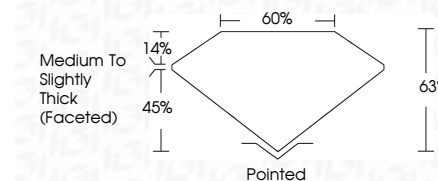

**ELECTRONIC COPY**

LG798609223  
Report verification at igi.org

May 10, 2026  
IGI Report Number **LG798609223**  
Description **LABORATORY GROWN DIAMOND**  
Shape and Cutting Style **PEAR BRILLIANT**  
Measurements **13.97 X 8.82 X 5.56 MM**

**GRADING RESULTS**  
Carat Weight **4.01 CARATS**  
Color Grade **E**  
Clarity Grade **VS 1**

**ADDITIONAL GRADING INFORMATION**  
Polish **EXCELLENT**  
Symmetry **EXCELLENT**  
Fluorescence **NONE**  
Inscription(s) **IGI LG798609223**  
Comments: This Laboratory Grown Diamond was created by Chemical Vapor Deposition (CVD) growth process. Type IIa

May 10, 2026  
IGI Report No LG798609223  
**PEAR BRILLIANT**  
13.97 X 8.82 X 5.56 MM  
4.01 CARATS  
E  
VS 1  
63%  
60%  
Medium to Slightly Thick (Faceted)  
Pointed  
EXCELLENT  
EXCELLENT  
NONE  
IGI LG798609223  
Comments: This Laboratory Grown Diamond was created by Chemical Vapor Deposition (CVD) growth process. Type IIa

**LABORATORY GROWN DIAMOND REPORT**

May 10, 2026  
IGI Report Number **LG798609223**  
Description **LABORATORY GROWN DIAMOND**  
Shape and Cutting Style **PEAR BRILLIANT**  
Measurements **13.97 X 8.82 X 5.56 MM**