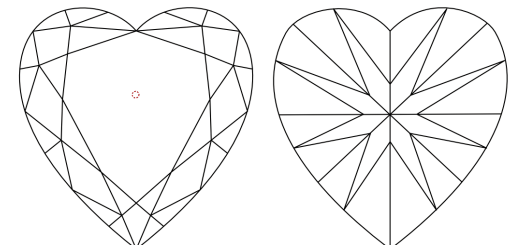

CLARITY CHARACTERISTICS

KEY TO SYMBOLS
Red symbols indicate internal characteristics.
Green symbols indicate external characteristics.

COLOR

D	E	F	G	H	I	J	Faint	Very Light	Light

CLARITY

FL	IF	VVS¹⁻²	VS¹⁻²	SI¹⁻²	I¹⁻³
Flawless	Internally Flawless	Very Very Slightly Included	Very Slightly Included	Slightly Included	Included