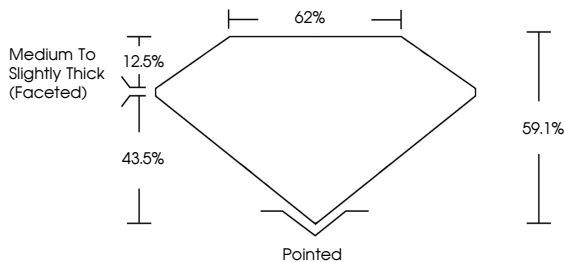

PROPORTIONS