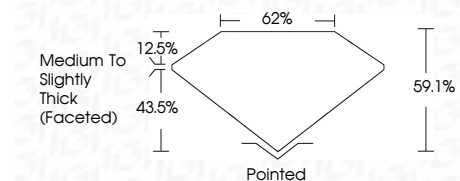

**ELECTRONIC COPY**

LG798622684  
Report verification at igi.org

May 8, 2026  
IGI Report Number **LG798622684**  
Description **LABORATORY GROWN DIAMOND**  
Shape and Cutting Style **HEART BRILLIANT**  
Measurements **6.23 X 7.12 X 4.21 MM**

**GRADING RESULTS**  
Carat Weight **1.08 CARAT**  
Color Grade **D**  
Clarity Grade **VVS 2**

**ADDITIONAL GRADING INFORMATION**  
Polish **EXCELLENT**  
Symmetry **EXCELLENT**  
Fluorescence **NONE**  
Inscription(s) **IGI LG798622684**  
Comments: This Laboratory Grown Diamond was created by Chemical Vapor Deposition (CVD) growth process. Type IIa

May 8, 2026  
IGI Report No LG798622684  
**HEART BRILLIANT**  
6.23 X 7.12 X 4.21 MM  
1.08 CARAT  
D  
VVS 2  
62%  
43.5%  
Medium to Slightly Thick (Faceted)  
Pointed  
EXCELLENT  
EXCELLENT  
NONE  
IGI LG798622684  
Comments: This Laboratory Grown Diamond was created by Chemical Vapor Deposition (CVD) growth process. Type IIa

**GRADING RESULTS**  
Carat Weight **1.08 CARAT**  
Color Grade **D**  
Clarity Grade **VVS 2**

**ADDITIONAL GRADING INFORMATION**  
Polish **EXCELLENT**  
Symmetry **EXCELLENT**  
Fluorescence **NONE**  
Inscription(s) **IGI LG798622684**