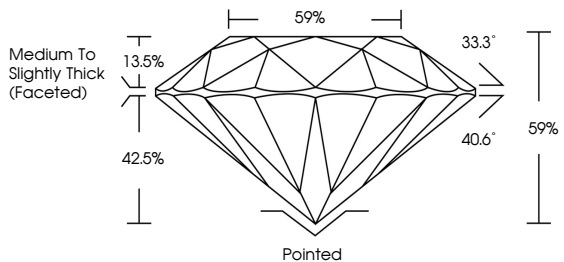

PROPORTIONS