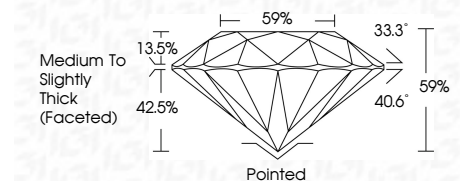

ELECTRONIC COPY

LG799607486
Report verification at igi.org

May 9, 2026
IGI Report Number **LG799607486**
Description **LABORATORY GROWN DIAMOND**
Shape and Cutting Style **ROUND BRILLIANT**
Measurements **6.53 - 6.56 X 3.86 MM**

GRADING RESULTS
Carat Weight **1.00 CARAT**
Color Grade **D**
Clarity Grade **VS 1**
Cut Grade **IDEAL**

ADDITIONAL GRADING INFORMATION
Polish **EXCELLENT**
Symmetry **EXCELLENT**
Fluorescence **NONE**
Inscription(s) **IGI LG799607486**
Comments: This Laboratory Grown Diamond was created by Chemical Vapor Deposition (CVD) growth process. Type IIa

May 9, 2026
IGI Report No **LG799607486**
ROUND BRILLIANT
Carat Weight **1.00 CARAT**
Color Grade **D**
Clarity Grade **VS 1**
Cut Grade **IDEAL**
Depth **59%**
Table **59%**
Girdle **Medium To Slightly Thick (Faceted)**
Culet **Pointed**
Polish **EXCELLENT**
Symmetry **EXCELLENT**
Fluorescence **NONE**
Inscription(s) **IGI LG799607486**
Comments: This Laboratory Grown Diamond was created by Chemical Vapor Deposition (CVD) growth process. Type IIa

May 9, 2026
IGI Report Number **LG799607486**
Description **LABORATORY GROWN DIAMOND**
Shape and Cutting Style **ROUND BRILLIANT**
Measurements **6.53 - 6.56 X 3.86 MM**

GRADING RESULTS
Carat Weight **1.00 CARAT**
Color Grade **D**
Clarity Grade **VS 1**
Cut Grade **IDEAL**