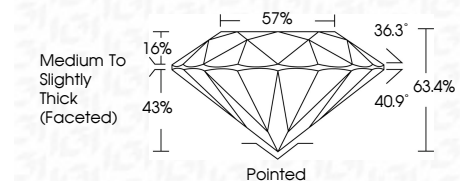

ELECTRONIC COPY

LG799610843
Report verification at igi.org

May 11, 2026
IGI Report Number **LG799610843**
Description **LABORATORY GROWN DIAMOND**
Shape and Cutting Style **ROUND BRILLIANT**
Measurements **6.47 - 6.52 X 4.13 MM**

GRADING RESULTS

Carat Weight **1.09 CARAT**
Color Grade **D**
Clarity Grade **VS 1**
Cut Grade **EXCELLENT**

ADDITIONAL GRADING INFORMATION

Polish **EXCELLENT**
Symmetry **EXCELLENT**
Fluorescence **NONE**
Inscription(s) **IGI LG799610843**
Comments: This Laboratory Grown Diamond was created by Chemical Vapor Deposition (CVD) growth process. Type IIa

May 11, 2026
IGI Report No LG799610843
ROUND BRILLIANT
6.47 - 6.52 X 4.13 MM
1.09 CARAT
Color Grade **D**
Clarity Grade **VS 1**
Cut Grade **EXCELLENT**
Depth **63.4%**
Table **57%**
Girdle **Medium To Slightly Thick (Faceted)**
Culet **Pointed**
Polish **EXCELLENT**
Symmetry **EXCELLENT**
Fluorescence **NONE**
Inscriptions(s) **IGI LG799610843**
Comments: This Laboratory Grown Diamond was created by Chemical Vapor Deposition (CVD) growth process. Type IIa

LABORATORY GROWN DIAMOND REPORT

May 11, 2026
IGI Report Number **LG799610843**
Description **LABORATORY GROWN DIAMOND**
Shape and Cutting Style **ROUND BRILLIANT**
Measurements **6.47 - 6.52 X 4.13 MM**