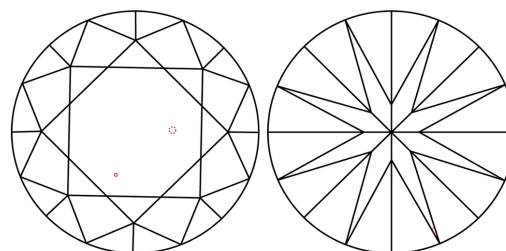

CLARITY CHARACTERISTICS

KEY TO SYMBOLS

Red symbols indicate internal characteristics.
Green symbols indicate external characteristics.