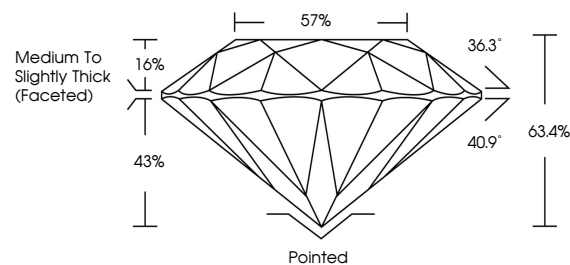

May 11, 2026
IGI Report No LG799610843
ROUND BRILLIANT
6.47 - 6.52 X 4.13 MM
1.09 CARAT
Color Grade **D**
Clarity Grade **VS 1**
Cut Grade **EXCELLENT**
Depth **63.4%**
Table **57%**
Girdle **Medium To Slightly Thick (Faceted)**
Culet **Pointed**
Polish **EXCELLENT**
Symmetry **EXCELLENT**
Fluorescence **NONE**
Inscriptions(s) **IGI LG799610843**
Comments: This Laboratory Grown Diamond was created by Chemical Vapor Deposition (CVD) growth process. Type IIa

LABORATORY GROWN DIAMOND REPORT

May 11, 2026
IGI Report Number **LG799610843**
Description **LABORATORY GROWN DIAMOND**
Shape and Cutting Style **ROUND BRILLIANT**
Measurements **6.47 - 6.52 X 4.13 MM**

GRADING RESULTS

Carat Weight **1.09 CARAT**
Color Grade **D**
Clarity Grade **VS 1**
Cut Grade **EXCELLENT**

ADDITIONAL GRADING INFORMATION

Polish **EXCELLENT**
Symmetry **EXCELLENT**
Fluorescence **NONE**
Inscription(s) **IGI LG799610843**

Comments: This Laboratory Grown Diamond was created by Chemical Vapor Deposition (CVD) growth process. Type IIa

PROPORTIONS

CLARITY CHARACTERISTICS

KEY TO SYMBOLS

Red symbols indicate internal characteristics.
Green symbols indicate external characteristics.