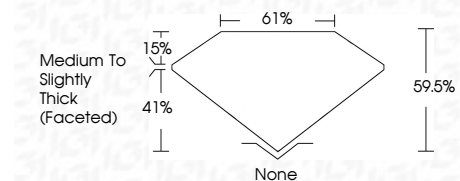

ELECTRONIC COPY

LG799625379
Report verification at igi.org

May 25, 2026
IGI Report Number **LG799625379**
Description **LABORATORY GROWN DIAMOND**
Shape and Cutting Style **PEAR BRILLIANT**
Measurements **10.85 X 7.85 X 4.67 MM**

GRADING RESULTS
Carat Weight **2.43 CARATS**
Color Grade **FANCY VIVID BLUE**
Clarity Grade **VS 1**

ADDITIONAL GRADING INFORMATION
Polish **VERY GOOD**
Symmetry **VERY GOOD**
Fluorescence **NONE**
Inscription(s) **IGI LG799625379**
Comments: This Laboratory Grown Diamond was created by Chemical Vapor Deposition (CVD) growth process. Indications of post-growth treatment.

May 25, 2026
IGI Report No LG799625379
PEAR BRILLIANT
2.43 CARATS
Carat Weight
Color Grade **FANCY VIVID BLUE**
Clarity Grade **VS 1**
Depth **61%**
Table **41%**
Girdle **Medium to Slightly Thick (Faceted)**
Culet **None**
Polish **VERY GOOD**
Symmetry **VERY GOOD**
Fluorescence **NONE**
Inscription(s) **IGI LG799625379**

GRADING RESULTS
Carat Weight **2.43 CARATS**
Color Grade **FANCY VIVID BLUE**
Clarity Grade **VS 1**

ADDITIONAL GRADING INFORMATION
Polish **VERY GOOD**
Symmetry **VERY GOOD**
Fluorescence **NONE**
Inscription(s) **IGI LG799625379**