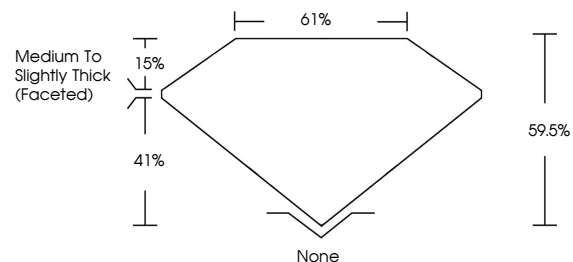

PROPORTIONS