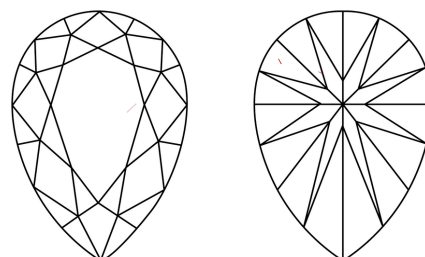

CLARITY CHARACTERISTICS

KEY TO SYMBOLS

Red symbols indicate internal characteristics.
Green symbols indicate external characteristics.

COLOR

D E F G H I J Faint Very Light Light

CLARITY

FL	IF	VS¹⁻²	VS¹⁻²	SI¹⁻²	I¹⁻³
Flawless	Internally Flawless	Very Very Slightly Included	Very Slightly Included	Slightly Included	Included