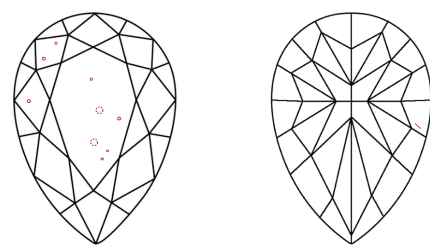

May 28, 2026
IGI Report Number **LG799626289**
Description **LABORATORY GROWN DIAMOND**
Shape and Cutting Style **PEAR MODIFIED BRILLIANT**
Measurements **9.73 X 5.89 X 3.67 MM**

GRADING RESULTS
Carat Weight **1.50 CARAT**
Color Grade **FANCY INTENSE YELLOW**
Clarity Grade **VS 2**

PROPORTIONS

Sample Image Used

CLARITY CHARACTERISTICS

KEY TO SYMBOLS
Red symbols indicate internal characteristics.
Green symbols indicate external characteristics.

COLOR

D	E	F	G	H	I	J	Faint	Very Light	Light
---	---	---	---	---	---	---	-------	------------	-------

CLARITY

FL	IF	VS ¹⁻²	VS ¹⁻²	SI ¹⁻²	I ¹⁻³
Flawless	Internally Flawless	Very Very Slightly Included	Very Slightly Included	Slightly Included	Included