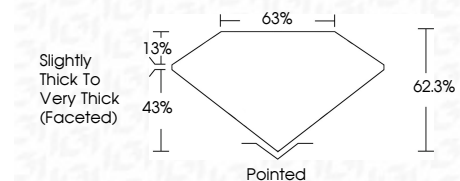

ELECTRONIC COPY

LG799626289
Report verification at igi.org

May 28, 2026
IGI Report Number **LG799626289**
Description **LABORATORY GROWN DIAMOND**

Shape and Cutting Style **PEAR MODIFIED BRILLIANT**
Measurements **9.73 X 5.89 X 3.67 MM**

GRADING RESULTS
Carat Weight **1.50 CARAT**
Color Grade **FANCY INTENSE YELLOW**
Clarity Grade **VS 2**

ADDITIONAL GRADING INFORMATION
Polish **EXCELLENT**
Symmetry **EXCELLENT**
Fluorescence **NONE**
Inscription(s) **(IGI) LG799626289**
Comments: This Laboratory Grown Diamond was created by Chemical Vapor Deposition (CVD) growth process.

May 28, 2026
IGI Report No **LG799626289**
PEAR MODIFIED BRILLIANT
Carat Weight **1.50 CARAT**
Color Grade **FANCY INTENSE YELLOW**
Clarity Grade **VS 2**
Depth **43%**
Table **13%**
Girdle **Slightly Thick To Very Thick (Faceted)**
Culet **Pointed**
Polish **EXCELLENT**
Symmetry **EXCELLENT**
Fluorescence **NONE**
Inscription(s) **(IGI) LG799626289**
Comments: This Laboratory Grown Diamond was created by Chemical Vapor Deposition (CVD) growth process.

May 28, 2026
IGI Report Number **LG799626289**
Description **LABORATORY GROWN DIAMOND**
Shape and Cutting Style **PEAR MODIFIED BRILLIANT**
Measurements **9.73 X 5.89 X 3.67 MM**

GRADING RESULTS
Carat Weight **1.50 CARAT**
Color Grade **FANCY INTENSE YELLOW**
Clarity Grade **VS 2**