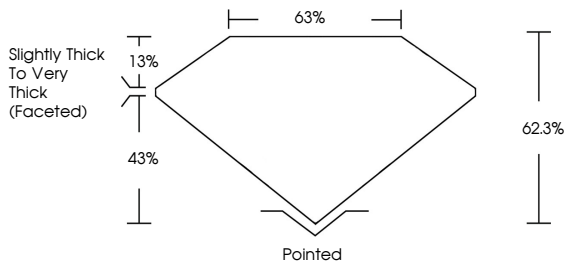

GRADING RESULTS
Carat Weight **1.50 CARAT**
Color Grade **FANCY INTENSE YELLOW**
Clarity Grade **VS 2**

ADDITIONAL GRADING INFORMATION
Polish **EXCELLENT**
Symmetry **EXCELLENT**
Fluorescence **NONE**
Inscription(s) **(IGI) LG799626289**
Comments: This Laboratory Grown Diamond was created by Chemical Vapor Deposition (CVD) growth process.

May 28, 2026
IGI Report No **LG799626289**
PEAR MODIFIED BRILLIANT
Carat Weight **1.50 CARAT**
Color Grade **FANCY INTENSE YELLOW**
Clarity Grade **VS 2**
Depth **43%**
Table **13%**
Girdle **Slightly Thick To Very Thick (Faceted)**
Culet **Pointed**
Polish **EXCELLENT**
Symmetry **EXCELLENT**
Fluorescence **NONE**
Inscription(s) **(IGI) LG799626289**
Comments: This Laboratory Grown Diamond was created by Chemical Vapor Deposition (CVD) growth process.

May 28, 2026
IGI Report Number **LG799626289**
Description **LABORATORY GROWN DIAMOND**
Shape and Cutting Style **PEAR MODIFIED BRILLIANT**
Measurements **9.73 X 5.89 X 3.67 MM**

GRADING RESULTS
Carat Weight **1.50 CARAT**
Color Grade **FANCY INTENSE YELLOW**
Clarity Grade **VS 2**

PROPORTIONS

Sample Image Used

CLARITY CHARACTERISTICS

KEY TO SYMBOLS
Red symbols indicate internal characteristics.
Green symbols indicate external characteristics.

COLOR

D	E	F	G	H	I	J	Faint	Very Light	Light
---	---	---	---	---	---	---	-------	------------	-------