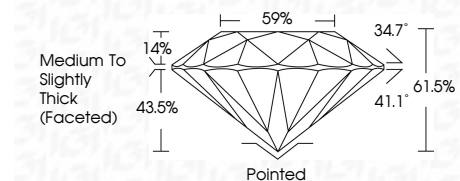

ELECTRONIC COPY

LG799631148
Report verification at igi.org

June 9, 2026
IGI Report Number **LG799631148**
Description **LABORATORY GROWN DIAMOND**
Shape and Cutting Style **ROUND BRILLIANT**
Measurements **8.08 - 8.12 X 4.98 MM**

GRADING RESULTS

Carat Weight **2.01 CARATS**
Color Grade **E**
Clarity Grade **VS 2**
Cut Grade **IDEAL**

ADDITIONAL GRADING INFORMATION

Polish **EXCELLENT**
Symmetry **EXCELLENT**
Fluorescence **NONE**
Inscription(s) **IGI LG799631148**
Comments: This Laboratory Grown Diamond was created by Chemical Vapor Deposition (CVD) growth process. Type IIa

June 9, 2026
IGI Report No LG799631148
ROUND BRILLIANT
8.08 - 8.12 X 4.98 MM
2.01 CARATS
E
VS 2
IDEAL
61.5%
59%
Medium To Slightly Thick (Faceted)
Pointed
EXCELLENT
EXCELLENT
NONE
IGI LG799631148
Comments: This Laboratory Grown Diamond was created by Chemical Vapor Deposition (CVD) growth process. Type IIa

LABORATORY GROWN DIAMOND REPORT

June 9, 2026
IGI Report Number **LG799631148**
Description **LABORATORY GROWN DIAMOND**
Shape and Cutting Style **ROUND BRILLIANT**
Measurements **8.08 - 8.12 X 4.98 MM**