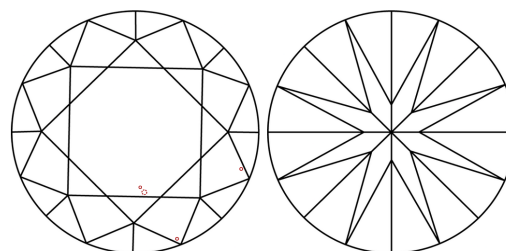

CLARITY CHARACTERISTICS

KEY TO SYMBOLS

Red symbols indicate internal characteristics.
Green symbols indicate external characteristics.