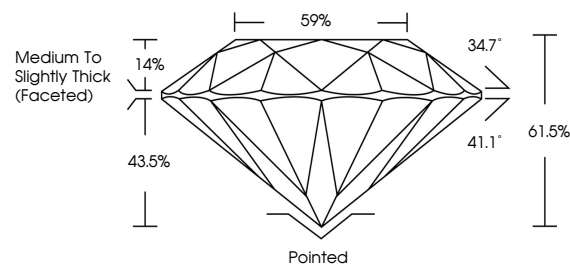

June 9, 2026
IGI Report No LG799631148
ROUND BRILLIANT
8.08 - 8.12 X 4.98 MM
2.01 CARATS
E
VS 2
IDEAL
61.5%
59%
Medium To Slightly Thick (Faceted)
Pointed
EXCELLENT
EXCELLENT
NONE
IGI LG799631148
Comments: This Laboratory Grown Diamond was created by Chemical Vapor Deposition (CVD) growth process. Type IIa

LABORATORY GROWN DIAMOND REPORT

June 9, 2026
IGI Report Number **LG799631148**
Description **LABORATORY GROWN DIAMOND**
Shape and Cutting Style **ROUND BRILLIANT**
Measurements **8.08 - 8.12 X 4.98 MM**

GRADING RESULTS

Carat Weight **2.01 CARATS**
Color Grade **E**
Clarity Grade **VS 2**
Cut Grade **IDEAL**

ADDITIONAL GRADING INFORMATION

Polish **EXCELLENT**
Symmetry **EXCELLENT**
Fluorescence **NONE**
Inscription(s) **IGI LG799631148**

Comments: This Laboratory Grown Diamond was created by Chemical Vapor Deposition (CVD) growth process. Type IIa

PROPORTIONS

CLARITY CHARACTERISTICS

KEY TO SYMBOLS

Red symbols indicate internal characteristics.
Green symbols indicate external characteristics.