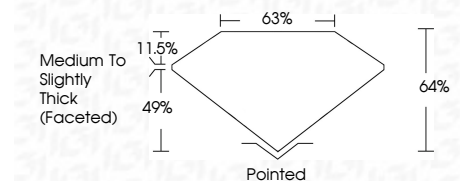

**ELECTRONIC COPY**

LG799634697  
Report verification at igi.org

June 1, 2026  
IGI Report Number **LG799634697**  
Description **LABORATORY GROWN DIAMOND**  
Shape and Cutting Style **SQUARE CUSHION MODIFIED BRILLIANT**  
Measurements **6.05 X 5.72 X 3.66 MM**

**GRADING RESULTS**  
Carat Weight **1.03 CARAT**  
Color Grade **E**  
Clarity Grade **VS 2**

**ADDITIONAL GRADING INFORMATION**  
Polish **EXCELLENT**  
Symmetry **EXCELLENT**  
Fluorescence **NONE**  
Inscription(s) **IGI LG799634697**  
Comments: This Laboratory Grown Diamond was created by Chemical Vapor Deposition (CVD) growth process. Type IIa

June 1, 2026  
IGI Report No. **LG799634697**  
**SQUARE CUSHION MODIFIED BRILLIANT**  
6.05 X 5.72 X 3.66 MM  
1.03 CARAT  
E  
VS 2  
64%  
63%  
Medium to Slightly Thick (Faceted)  
Pointed  
EXCELLENT  
EXCELLENT  
NONE  
IGI LG799634697  
Comments: This Laboratory Grown Diamond was created by Chemical Vapor Deposition (CVD) growth process. Type IIa

**LABORATORY GROWN DIAMOND REPORT**

June 1, 2026  
IGI Report Number **LG799634697**  
Description **LABORATORY GROWN DIAMOND**  
Shape and Cutting Style **SQUARE CUSHION MODIFIED BRILLIANT**  
Measurements **6.05 X 5.72 X 3.66 MM**