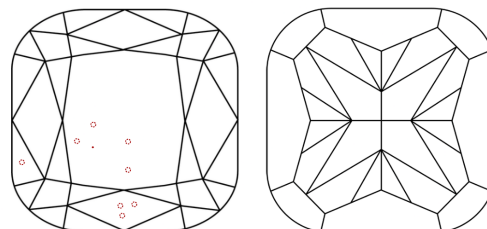

CLARITY CHARACTERISTICS

KEY TO SYMBOLS

Red symbols indicate internal characteristics.
Green symbols indicate external characteristics.