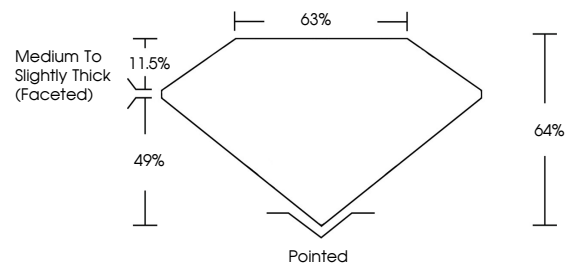

PROPORTIONS