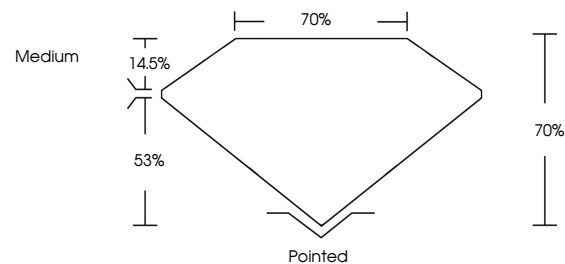

PROPORTIONS