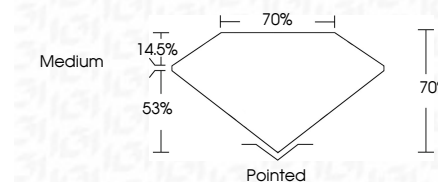

**ELECTRONIC COPY**

LG799651909  
Report verification at igi.org

May 21, 2026  
IGI Report Number **LG799651909**  
Description **LABORATORY GROWN DIAMOND**  
Shape and Cutting Style **PRINCESS CUT**  
Measurements **7.91 X 7.76 X 5.43 MM**

**GRADING RESULTS**  
Carat Weight **3.05 CARATS**  
Color Grade **E**  
Clarity Grade **VS 1**

**ADDITIONAL GRADING INFORMATION**  
Polish **EXCELLENT**  
Symmetry **EXCELLENT**  
Fluorescence **NONE**  
Inscription(s) **IGI LG799651909**  
Comments: This Laboratory Grown Diamond was created by Chemical Vapor Deposition (CVD) growth process. Type IIa

May 21, 2026  
IGI Report No. LG799651909  
**PRINCESS CUT**  
3.05 CARATS  
E  
7.91 X 7.76 X 5.43 MM  
Carat Weight  
Color Grade  
Clarity Grade  
Table  
Depth  
Girdle  
Medium  
Pointed  
EXCELLENT  
EXCELLENT  
NONE  
IGI LG799651909  
Inscription(s)  
Comments: This Laboratory Grown Diamond was created by Chemical Vapor Deposition (CVD) growth process. Type IIa

**GRADING RESULTS**  
Carat Weight **3.05 CARATS**  
Color Grade **E**  
Clarity Grade **VS 1**

**ADDITIONAL GRADING INFORMATION**  
Polish **EXCELLENT**  
Symmetry **EXCELLENT**  
Fluorescence **NONE**  
Inscription(s) **IGI LG799651909**