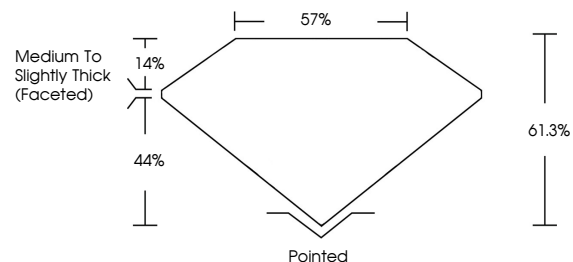

GRADING RESULTS
Carat Weight **1.05 CARAT**
Color Grade **D**
Clarity Grade **VVS 2**

ADDITIONAL GRADING INFORMATION
Polish **EXCELLENT**
Symmetry **EXCELLENT**
Fluorescence **NONE**
Inscription(s) **IGI LG799674324**
Comments: This Laboratory Grown Diamond was created by Chemical Vapor Deposition (CVD) growth process. Type IIa

May 8, 2026
IGI Report No LG799674324
PEAR BRILLIANT
1.05 CARAT
D
9.26 X 5.76 X 3.53 MM
Carat Weight
Color Grade
Clarity Grade
Depth
Table
Girdle
Medium to Slightly Thick (Faceted)
Pointed
EXCELLENT
EXCELLENT
NONE
IGI LG799674324
Inscription(s)
Comments: This Laboratory Grown Diamond was created by Chemical Vapor Deposition (CVD) growth process. Type IIa

LABORATORY GROWN DIAMOND REPORT

May 8, 2026
IGI Report Number **LG799674324**
Description **LABORATORY GROWN DIAMOND**
Shape and Cutting Style **PEAR BRILLIANT**
Measurements **9.26 X 5.76 X 3.53 MM**

GRADING RESULTS
Carat Weight **1.05 CARAT**
Color Grade **D**
Clarity Grade **VVS 2**

PROPORTIONS

Sample Image Used

CLARITY CHARACTERISTICS

KEY TO SYMBOLS

Red symbols indicate internal characteristics.
Green symbols indicate external characteristics.

COLOR

D E F G H I J Faint Very Light Light