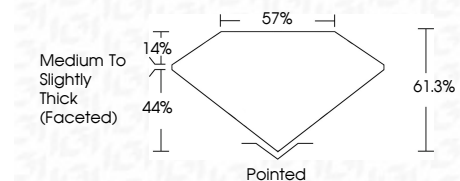

ELECTRONIC COPY

LG799674324
Report verification at igi.org

May 8, 2026
IGI Report Number **LG799674324**
Description **LABORATORY GROWN DIAMOND**
Shape and Cutting Style **PEAR BRILLIANT**
Measurements **9.26 X 5.76 X 3.53 MM**

GRADING RESULTS
Carat Weight **1.05 CARAT**
Color Grade **D**
Clarity Grade **VVS 2**

ADDITIONAL GRADING INFORMATION
Polish **EXCELLENT**
Symmetry **EXCELLENT**
Fluorescence **NONE**
Inscription(s) **IGI LG799674324**
Comments: This Laboratory Grown Diamond was created by Chemical Vapor Deposition (CVD) growth process. Type IIa

May 8, 2026
IGI Report No LG799674324
PEAR BRILLIANT
1.05 CARAT
D
9.26 X 5.76 X 3.53 MM
Carat Weight
Color Grade
Clarity Grade
Depth
Table
Girdle
Medium to Slightly Thick (Faceted)
Pointed
EXCELLENT
EXCELLENT
NONE
IGI LG799674324
Inscription(s)
Comments: This Laboratory Grown Diamond was created by Chemical Vapor Deposition (CVD) growth process. Type IIa

LABORATORY GROWN DIAMOND REPORT

May 8, 2026
IGI Report Number **LG799674324**
Description **LABORATORY GROWN DIAMOND**
Shape and Cutting Style **PEAR BRILLIANT**
Measurements **9.26 X 5.76 X 3.53 MM**

GRADING RESULTS
Carat Weight **1.05 CARAT**
Color Grade **D**
Clarity Grade **VVS 2**