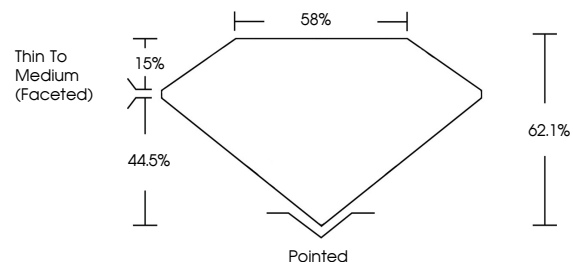

PROPORTIONS