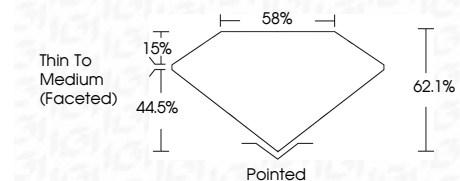

ELECTRONIC COPY

LG799682091
Report verification at igi.org

May 11, 2026
IGI Report Number **LG799682091**
Description **LABORATORY GROWN DIAMOND**
Shape and Cutting Style **PEAR BRILLIANT**
Measurements **9.07 X 5.67 X 3.52 MM**

GRADING RESULTS
Carat Weight **1.03 CARAT**
Color Grade **D**
Clarity Grade **VS 1**

ADDITIONAL GRADING INFORMATION
Polish **EXCELLENT**
Symmetry **EXCELLENT**
Fluorescence **NONE**
Inscription(s) **IGI LG799682091**
Comments: This Laboratory Grown Diamond was created by Chemical Vapor Deposition (CVD) growth process. Type IIa

May 11, 2026
IGI Report No. LG799682091
PEAR BRILLIANT
1.03 CARAT
D
9.07 X 5.67 X 3.52 MM
Carat Weight
Color Grade
Clarity Grade
Depth
Table
Girdle
Thin To Medium (Faceted)
15%
44.5%
58%
62.1%
85%
Pointed
EXCELLENT
EXCELLENT
NONE
IGI LG799682091
Inscription(s)
Comments: This Laboratory Grown Diamond was created by Chemical Vapor Deposition (CVD) growth process. Type IIa

LABORATORY GROWN DIAMOND REPORT

May 11, 2026
IGI Report Number **LG799682091**
Description **LABORATORY GROWN DIAMOND**
Shape and Cutting Style **PEAR BRILLIANT**
Measurements **9.07 X 5.67 X 3.52 MM**