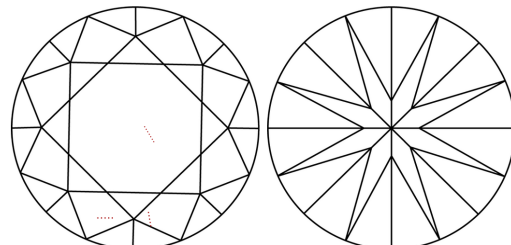

May 12, 2026
IGI Report Number **LG799685031**
Description **LABORATORY GROWN DIAMOND**
Shape and Cutting Style **ROUND BRILLIANT**
Measurements **6.46 - 6.51 X 4.07 MM**

GRADING RESULTS
Carat Weight **1.06 CARAT**
Color Grade **D**
Clarity Grade **VS 1**
Cut Grade **EXCELLENT**

PROPORTIONS

CLARITY CHARACTERISTICS

KEY TO SYMBOLS
Red symbols indicate internal characteristics.
Green symbols indicate external characteristics.

COLOR

D	E	F	G	H	I	J	Faint	Very Light	Light
---	---	---	---	---	---	---	-------	------------	-------