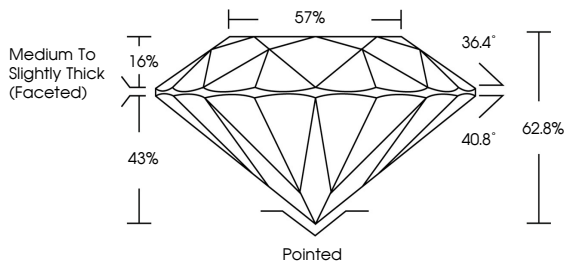

PROPORTIONS