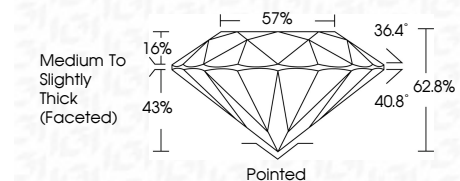

ELECTRONIC COPY

LG799685031
Report verification at igi.org

May 12, 2026
IGI Report Number **LG799685031**
Description **LABORATORY GROWN DIAMOND**
Shape and Cutting Style **ROUND BRILLIANT**
Measurements **6.46 - 6.51 X 4.07 MM**

GRADING RESULTS
Carat Weight **1.06 CARAT**
Color Grade **D**
Clarity Grade **VS 1**
Cut Grade **EXCELLENT**

Sample Image Used

ADDITIONAL GRADING INFORMATION
Polish **EXCELLENT**
Symmetry **EXCELLENT**
Fluorescence **NONE**
Inscription(s) **IGI LG799685031**
Comments: This Laboratory Grown Diamond was created by Chemical Vapor Deposition (CVD) growth process. Type IIa

May 12, 2026
IGI Report No LG799685031
ROUND BRILLIANT
6.46 - 6.51 X 4.07 MM
Carat Weight **1.06 CARAT**
Color Grade **D**
Clarity Grade **VS 1**
Depth **62.8%**
Table **57%**
Girdle **Medium To Slightly Thick (Faceted)**
Culet **Pointed**
Polish **EXCELLENT**
Symmetry **EXCELLENT**
Fluorescence **NONE**
Inscription(s) **IGI LG799685031**
Comments: This Laboratory Grown Diamond was created by Chemical Vapor Deposition (CVD) growth process. Type IIa

May 12, 2026
IGI Report Number **LG799685031**
Description **LABORATORY GROWN DIAMOND**
Shape and Cutting Style **ROUND BRILLIANT**
Measurements **6.46 - 6.51 X 4.07 MM**

GRADING RESULTS
Carat Weight **1.06 CARAT**
Color Grade **D**
Clarity Grade **VS 1**
Cut Grade **EXCELLENT**