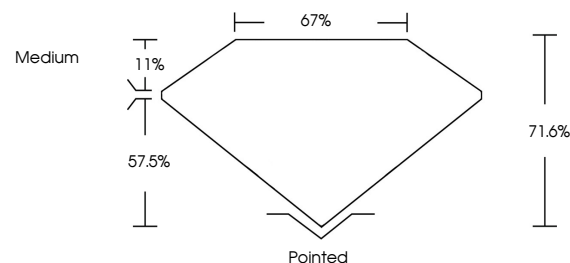

PROPORTIONS