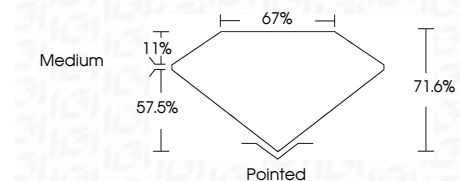

ELECTRONIC COPY

LG799685509
Report verification at igi.org

May 9, 2026
IGI Report Number **LG799685509**
Description **LABORATORY GROWN DIAMOND**
Shape and Cutting Style **PRINCESS CUT**
Measurements **6.93 X 6.86 X 4.91 MM**

GRADING RESULTS
Carat Weight **2.02 CARATS**
Color Grade **G**
Clarity Grade **VS 2**

ADDITIONAL GRADING INFORMATION
Polish **EXCELLENT**
Symmetry **EXCELLENT**
Fluorescence **NONE**
Inscription(s) **IGI LG799685509**
Comments: This Laboratory Grown Diamond was created by Chemical Vapor Deposition (CVD) growth process. Type IIa

May 9, 2026
IGI Report No. **LG799685509**
PRINCESS CUT
2.02 CARATS
Carat Weight **G**
Color Grade **VS 2**
Clarity Grade **71.6%**
Depth **67%**
Table **Medium**
Girdle **Pointed**
Culet **EXCELLENT**
Polish **EXCELLENT**
Symmetry **EXCELLENT**
Fluorescence **NONE**
Inscription(s) **IGI LG799685509**

Comments: This Laboratory Grown Diamond was created by Chemical Vapor Deposition (CVD) growth process. Type IIa

May 9, 2026
IGI Report Number **LG799685509**
Description **LABORATORY GROWN DIAMOND**
Shape and Cutting Style **PRINCESS CUT**
Measurements **6.93 X 6.86 X 4.91 MM**