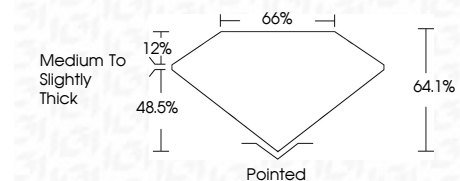

ELECTRONIC COPY

LG799686087
Report verification at igi.org

May 13, 2026
IGI Report Number **LG799686087**
Description **LABORATORY GROWN DIAMOND**
Shape and Cutting Style **CUT CORNERED
RECTANGULAR MODIFIED
BRILLIANT**

Measurements **10.39 X 7.22 X 4.63 MM**

GRADING RESULTS

Carat Weight **3.01 CARATS**
Color Grade **E**
Clarity Grade **VS 1**

ADDITIONAL GRADING INFORMATION

Polish **EXCELLENT**
Symmetry **EXCELLENT**
Fluorescence **NONE**
Inscription(s) **IGI LG799686087**
Comments: This Laboratory Grown Diamond was created by Chemical Vapor Deposition (CVD) growth process. Type IIa

LABORATORY GROWN DIAMOND REPORT

May 13, 2026
IGI Report Number **LG799686087**
Description **LABORATORY GROWN DIAMOND**
Shape and Cutting Style **CUT CORNERED RECTANGULAR
MODIFIED BRILLIANT**
Measurements **10.39 X 7.22 X 4.63 MM**

GRADING RESULTS

Carat Weight **3.01 CARATS**
Color Grade **E**
Clarity Grade **VS 1**

ADDITIONAL GRADING INFORMATION

Polish **EXCELLENT**
Symmetry **EXCELLENT**
Fluorescence **NONE**
Inscription(s) **IGI LG799686087**