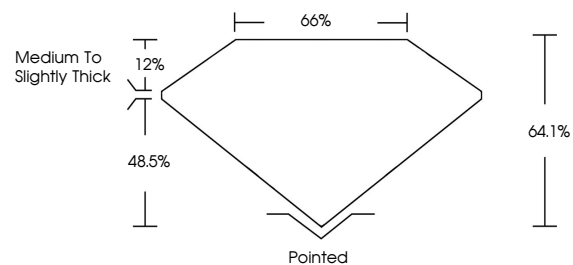

Measurements **10.39 X 7.22 X 4.63 MM**

GRADING RESULTS

Carat Weight **3.01 CARATS**
Color Grade **E**
Clarity Grade **VS 1**

ADDITIONAL GRADING INFORMATION

Polish **EXCELLENT**
Symmetry **EXCELLENT**
Fluorescence **NONE**
Inscription(s) **IGI LG799686087**
Comments: This Laboratory Grown Diamond was created by Chemical Vapor Deposition (CVD) growth process. Type IIa

GRADING RESULTS

Carat Weight **3.01 CARATS**
Color Grade **E**
Clarity Grade **VS 1**

ADDITIONAL GRADING INFORMATION

Polish **EXCELLENT**
Symmetry **EXCELLENT**
Fluorescence **NONE**
Inscription(s) **IGI LG799686087**

Comments: This Laboratory Grown Diamond was created by Chemical Vapor Deposition (CVD) growth process. Type IIa

PROPORTIONS

CLARITY CHARACTERISTICS

KEY TO SYMBOLS

Red symbols indicate internal characteristics.
Green symbols indicate external characteristics.