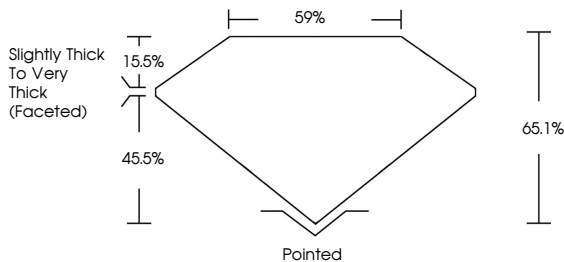

Shape and Cutting Style **PEAR MODIFIED BRILLIANT**

Measurements **8.54 X 5.22 X 3.40 MM**

**GRADING RESULTS**

Carat Weight **1.08 CARAT**

Color Grade **FANCY INTENSE YELLOW**

Clarity Grade **VS 1**

**ADDITIONAL GRADING INFORMATION**

Polish **EXCELLENT**

Symmetry **EXCELLENT**

Fluorescence **NONE**

Inscription(s) **IGI LG799686491**

Comments: This Laboratory Grown Diamond was created by Chemical Vapor Deposition (CVD) growth process.

**PROPORTIONS**

**CLARITY CHARACTERISTICS**

**KEY TO SYMBOLS**

Red symbols indicate internal characteristics.  
Green symbols indicate external characteristics.

**COLOR**

D	E	F	G	H	I	J	Faint	Very Light	Light
---	---	---	---	---	---	---	-------	------------	-------

**CLARITY**

FL	IF	VS <sup>1-2</sup>	VS <sup>1-2</sup>	SI <sup>1-2</sup>	I <sup>1-3</sup>
Flawless	Internally Flawless	Very Very Slightly Included	Very Slightly Included	Slightly Included	Included