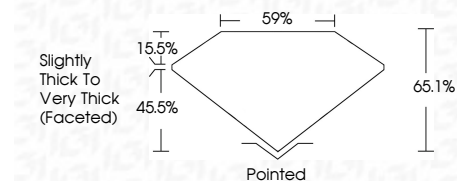

**ELECTRONIC COPY**

LG799686491  
Report verification at igi.org

May 11, 2026

IGI Report Number **LG799686491**

Description **LABORATORY GROWN DIAMOND**

Shape and Cutting Style **PEAR MODIFIED BRILLIANT**

Measurements **8.54 X 5.22 X 3.40 MM**

**GRADING RESULTS**

Carat Weight **1.08 CARAT**

Color Grade **FANCY INTENSE YELLOW**

Clarity Grade **VS 1**

Sample Image Used

**ADDITIONAL GRADING INFORMATION**

Polish **EXCELLENT**

Symmetry **EXCELLENT**

Shape and Cutting Style **PEAR MODIFIED BRILLIANT**

Measurements **8.54 X 5.22 X 3.40 MM**

**GRADING RESULTS**

Carat Weight **1.08 CARAT**

Color Grade **FANCY INTENSE YELLOW**

Clarity Grade **VS 1**

**ADDITIONAL GRADING INFORMATION**