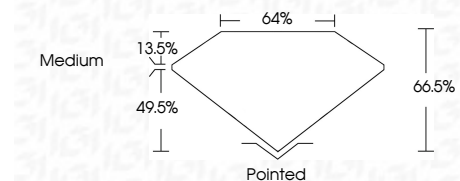

Measurements **9.77 X 6.83 X 4.54 MM**

**GRADING RESULTS**

Carat Weight **2.59 CARATS**

Color Grade **F**

Clarity Grade **VS 1**

**ADDITIONAL GRADING INFORMATION**

Polish **EXCELLENT**

Symmetry **EXCELLENT**

Fluorescence **NONE**

Inscription(s) **IGI LG800601046**

Comments: This Laboratory Grown Diamond was created by Chemical Vapor Deposition (CVD) growth process. Type IIa

May 12, 2026	IGI Report No LG800601046	CUT CORNERED RECT. MODIFIED BRILLIANT	9.77 X 6.83 X 4.54 MM	2.59 CARATS	F	VS 1	66.5%	49.5%	Medium	Pointed	EXCELLENT	EXCELLENT	NONE	IGI LG800601046
<p>Comments: This Laboratory Grown Diamond was created by Chemical Vapor Deposition (CVD) growth process. Type IIa</p>														

May 12, 2026  
IGI Report Number **LG800601046**  
Description **LABORATORY GROWN DIAMOND**  
Shape and Cutting Style **CUT CORNERED RECTANGULAR  
MODIFIED BRILLIANT**  
Measurements **9.77 X 6.83 X 4.54 MM**

**GRADING RESULTS**  
Carat Weight **2.59 CARATS**  
Color Grade **F**  
Clarity Grade **VS 1**

**ADDITIONAL GRADING INFORMATION**  
Polish **EXCELLENT**  
Symmetry **EXCELLENT**  
Fluorescence **NONE**  
Inscription(s) **IGI LG800601046**