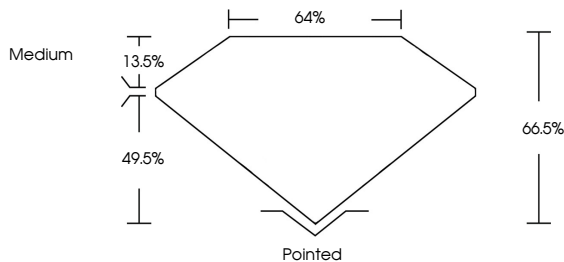

PROPORTIONS