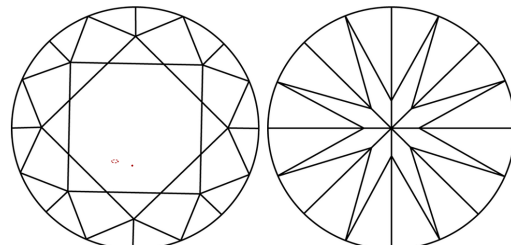

May 12, 2026  
IGI Report Number **LG800603022**  
Description **LABORATORY GROWN DIAMOND**  
Shape and Cutting Style **ROUND BRILLIANT**  
Measurements **6.62 - 6.66 X 4.12 MM**

**GRADING RESULTS**  
Carat Weight **1.10 CARAT**  
Color Grade **E**  
Clarity Grade **VVS 2**  
Cut Grade **IDEAL**

**PROPORTIONS**

**CLARITY CHARACTERISTICS**

**KEY TO SYMBOLS**  
Red symbols indicate internal characteristics.  
Green symbols indicate external characteristics.

Sample Image Used

**COLOR**

D	E	F	G	H	I	J	Faint	Very Light	Light
---	---	---	---	---	---	---	-------	------------	-------