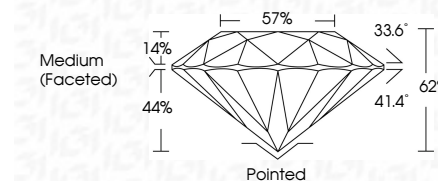

**ELECTRONIC COPY**

LG800603022  
Report verification at igi.org

May 12, 2026  
IGI Report Number **LG800603022**  
Description **LABORATORY GROWN DIAMOND**  
Shape and Cutting Style **ROUND BRILLIANT**  
Measurements **6.62 - 6.66 X 4.12 MM**

**GRADING RESULTS**  
Carat Weight **1.10 CARAT**  
Color Grade **E**  
Clarity Grade **VVS 2**  
Cut Grade **IDEAL**

**ADDITIONAL GRADING INFORMATION**  
Polish **EXCELLENT**  
Symmetry **EXCELLENT**  
Fluorescence **NONE**  
Inscription(s) **IGI LG800603022**  
Comments: This Laboratory Grown Diamond was created by Chemical Vapor Deposition (CVD) growth process. Type IIa

May 12, 2026  
IGI Report No LG800603022  
**ROUND BRILLIANT**  
6.62 - 6.66 X 4.12 MM  
1.10 CARAT  
E  
VVS 2  
IDEAL  
62%  
57%  
Medium (Faceted)  
Pointed  
EXCELLENT  
EXCELLENT  
NONE  
IGI LG800603022  
Comments: This Laboratory Grown Diamond was created by Chemical Vapor Deposition (CVD) growth process. Type IIa

May 12, 2026  
IGI Report Number **LG800603022**  
Description **LABORATORY GROWN DIAMOND**  
Shape and Cutting Style **ROUND BRILLIANT**  
Measurements **6.62 - 6.66 X 4.12 MM**

**GRADING RESULTS**  
Carat Weight **1.10 CARAT**  
Color Grade **E**  
Clarity Grade **VVS 2**  
Cut Grade **IDEAL**