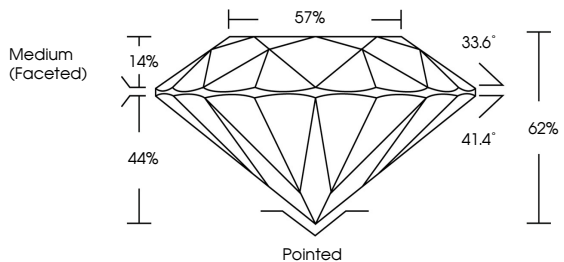

PROPORTIONS