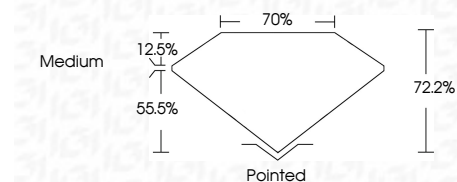

**ELECTRONIC COPY**

LG800604321  
Report verification at igi.org

May 10, 2026  
IGI Report Number **LG800604321**  
Description **LABORATORY GROWN DIAMOND**  
Shape and Cutting Style **PRINCESS CUT**  
Measurements **6.84 X 6.77 X 4.89 MM**

**GRADING RESULTS**  
Carat Weight **2.04 CARATS**  
Color Grade **E**  
Clarity Grade **VS 1**

**ADDITIONAL GRADING INFORMATION**  
Polish **EXCELLENT**  
Symmetry **EXCELLENT**  
Fluorescence **NONE**  
Inscription(s) **IGI LG800604321**  
Comments: This Laboratory Grown Diamond was created by Chemical Vapor Deposition (CVD) growth process. Type IIa

May 10, 2026  
IGI Report No LG800604321  
**PRINCESS CUT**  
2.04 CARATS  
E  
6.84 X 6.77 X 4.89 MM  
Color Grade  
VS 1  
72.2%  
55.5%  
12.5%  
Medium  
Pointed  
EXCELLENT  
EXCELLENT  
NONE  
IGI LG800604321  
Comments: This Laboratory Grown Diamond was created by Chemical Vapor Deposition (CVD) growth process. Type IIa

**LABORATORY GROWN DIAMOND REPORT**

May 10, 2026  
IGI Report Number **LG800604321**  
Description **LABORATORY GROWN DIAMOND**  
Shape and Cutting Style **PRINCESS CUT**  
Measurements **6.84 X 6.77 X 4.89 MM**