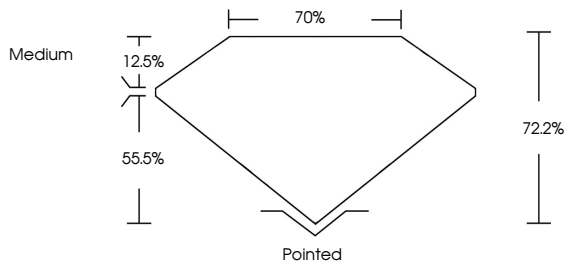

PROPORTIONS