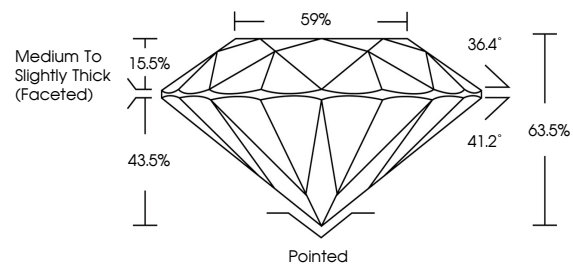

PROPORTIONS