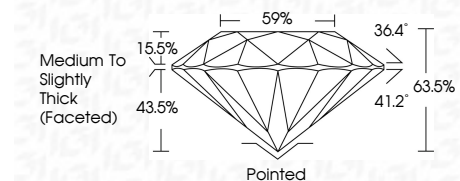

ELECTRONIC COPY

LG800604431
Report verification at igi.org

May 12, 2026
IGI Report Number **LG800604431**
Description **LABORATORY GROWN DIAMOND**
Shape and Cutting Style **ROUND BRILLIANT**
Measurements **6.30 - 6.34 X 4.01 MM**

GRADING RESULTS
Carat Weight **1.00 CARAT**
Color Grade **G**
Clarity Grade **VVS 2**
Cut Grade **EXCELLENT**

ADDITIONAL GRADING INFORMATION
Polish **EXCELLENT**
Symmetry **EXCELLENT**
Fluorescence **NONE**
Inscription(s) **IGI LG800604431**
Comments: This Laboratory Grown Diamond was created by Chemical Vapor Deposition (CVD) growth process. Type IIa

May 12, 2026
IGI Report No LG800604431
ROUND BRILLIANT
Carat Weight **1.00 CARAT**
Color Grade **G**
Clarity Grade **VVS 2**
Cut Grade **EXCELLENT**
Depth **63.5%**
Table **59%**
Girdle **Medium To Slightly Thick (Faceted)**
Culet **Pointed**
Polish **EXCELLENT**
Symmetry **EXCELLENT**
Fluorescence **NONE**
Inscription(s) **IGI LG800604431**
Comments: This Laboratory Grown Diamond was created by Chemical Vapor Deposition (CVD) growth process. Type IIa

LABORATORY GROWN DIAMOND REPORT

May 12, 2026
IGI Report Number **LG800604431**
Description **LABORATORY GROWN DIAMOND**
Shape and Cutting Style **ROUND BRILLIANT**
Measurements **6.30 - 6.34 X 4.01 MM**