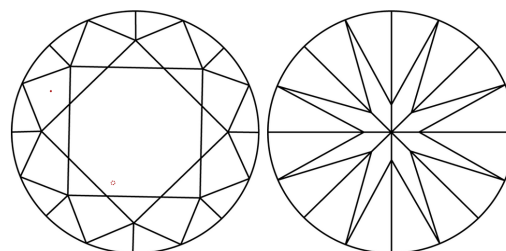

CLARITY CHARACTERISTICS

KEY TO SYMBOLS

Red symbols indicate internal characteristics.
Green symbols indicate external characteristics.