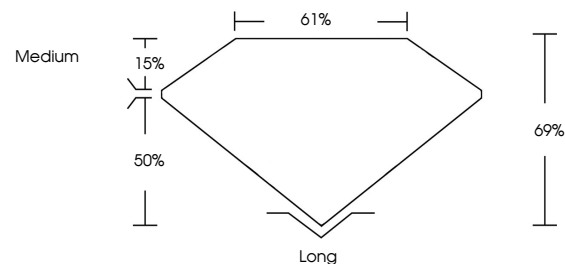

May 11, 2026
IGI Report No. LG800608715
EMERALD CUT
9.19 X 6.32 X 4.36 MM
2.54 CARATS
Color Grade **F**
Clarity Grade **VS 2**
Depth **69%**
Table **15%**
Girdle **Medium**
Culet **Long**
Polish **EXCELLENT**
Symmetry **EXCELLENT**
Fluorescence **NONE**
Inscription(s) **IGI LG800608715**
Comments: This Laboratory Grown Diamond was created by Chemical Vapor Deposition (CVD) growth process. Type IIa

LABORATORY GROWN DIAMOND REPORT

May 11, 2026
IGI Report Number **LG800608715**
Description **LABORATORY GROWN DIAMOND**
Shape and Cutting Style **EMERALD CUT**
Measurements **9.19 X 6.32 X 4.36 MM**

GRADING RESULTS
Carat Weight **2.54 CARATS**
Color Grade **F**
Clarity Grade **VS 2**

PROPORTIONS

Sample Image Used

CLARITY CHARACTERISTICS

KEY TO SYMBOLS

Red symbols indicate internal characteristics.
Green symbols indicate external characteristics.

COLOR

D E F G H I J Faint Very Light Light