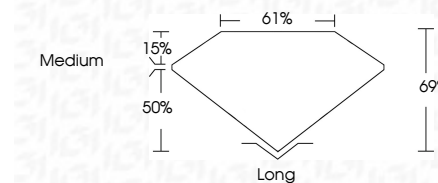

ELECTRONIC COPY

LG800608715
Report verification at igi.org

May 11, 2026
IGI Report Number **LG800608715**
Description **LABORATORY GROWN DIAMOND**
Shape and Cutting Style **EMERALD CUT**
Measurements **9.19 X 6.32 X 4.36 MM**

GRADING RESULTS
Carat Weight **2.54 CARATS**
Color Grade **F**
Clarity Grade **VS 2**

ADDITIONAL GRADING INFORMATION
Polish **EXCELLENT**
Symmetry **EXCELLENT**
Fluorescence **NONE**
Inscription(s) **IGI LG800608715**
Comments: This Laboratory Grown Diamond was created by Chemical Vapor Deposition (CVD) growth process. Type IIa

May 11, 2026
IGI Report No. LG800608715
EMERALD CUT
9.19 X 6.32 X 4.36 MM
2.54 CARATS
Color Grade **F**
Clarity Grade **VS 2**
Depth **69%**
Table **15%**
Girdle **Medium**
Culet **Long**
Polish **EXCELLENT**
Symmetry **EXCELLENT**
Fluorescence **NONE**
Inscription(s) **IGI LG800608715**
Comments: This Laboratory Grown Diamond was created by Chemical Vapor Deposition (CVD) growth process. Type IIa

LABORATORY GROWN DIAMOND REPORT

May 11, 2026
IGI Report Number **LG800608715**
Description **LABORATORY GROWN DIAMOND**
Shape and Cutting Style **EMERALD CUT**
Measurements **9.19 X 6.32 X 4.36 MM**

GRADING RESULTS
Carat Weight **2.54 CARATS**
Color Grade **F**
Clarity Grade **VS 2**