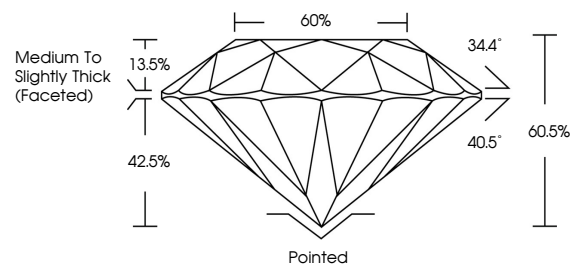

GRADING RESULTS

Carat Weight **2.05 CARATS**
Color Grade **F**
Clarity Grade **VVS 2**
Cut Grade **IDEAL**

ADDITIONAL GRADING INFORMATION

Polish **EXCELLENT**
Symmetry **EXCELLENT**
Fluorescence **NONE**
Inscription(s) **IGI LG800608946**
Comments: This Laboratory Grown Diamond was created by Chemical Vapor Deposition (CVD) growth process. Type IIa

May 13, 2026
IGI Report No. LG800608946
ROUND BRILLIANT
8.14 - 8.19 X 4.94 MM
2.05 CARATS
Color Grade **F**
Clarity Grade **VVS 2**
Cut Grade **IDEAL**
Depth **60.5%**
Table **60%**
Girdle **Medium To Slightly Thick (Faceted)**
Culet **Pointed**
Polish **EXCELLENT**
Symmetry **EXCELLENT**
Fluorescence **NONE**
Inscription(s) **IGI LG800608946**
Comments: This Laboratory Grown Diamond was created by Chemical Vapor Deposition (CVD) growth process. Type IIa

GRADING RESULTS

Carat Weight **2.05 CARATS**
Color Grade **F**
Clarity Grade **VVS 2**
Cut Grade **IDEAL**

ADDITIONAL GRADING INFORMATION

Polish **EXCELLENT**
Symmetry **EXCELLENT**
Fluorescence **NONE**
Inscription(s) **IGI LG800608946**

Comments: This Laboratory Grown Diamond was created by Chemical Vapor Deposition (CVD) growth process. Type IIa

PROPORTIONS

CLARITY CHARACTERISTICS

KEY TO SYMBOLS

Red symbols indicate internal characteristics.
Green symbols indicate external characteristics.