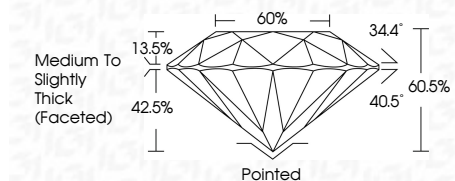

ELECTRONIC COPY

LG800608946
Report verification at igi.org

May 13, 2026
IGI Report Number **LG800608946**
Description **LABORATORY GROWN DIAMOND**
Shape and Cutting Style **ROUND BRILLIANT**
Measurements **8.14 - 8.19 X 4.94 MM**

GRADING RESULTS

Carat Weight **2.05 CARATS**
Color Grade **F**
Clarity Grade **VVS 2**
Cut Grade **IDEAL**

ADDITIONAL GRADING INFORMATION

Polish **EXCELLENT**
Symmetry **EXCELLENT**
Fluorescence **NONE**
Inscription(s) **IGI LG800608946**
Comments: This Laboratory Grown Diamond was created by Chemical Vapor Deposition (CVD) growth process. Type IIa

May 13, 2026
IGI Report No. LG800608946
ROUND BRILLIANT
8.14 - 8.19 X 4.94 MM
2.05 CARATS
Color Grade **F**
Clarity Grade **VVS 2**
Cut Grade **IDEAL**
Depth **60.5%**
Table **60%**
Girdle **Medium To Slightly Thick (Faceted)**
Culet **Pointed**
Polish **EXCELLENT**
Symmetry **EXCELLENT**
Fluorescence **NONE**
Inscription(s) **IGI LG800608946**
Comments: This Laboratory Grown Diamond was created by Chemical Vapor Deposition (CVD) growth process. Type IIa

GRADING RESULTS

Carat Weight **2.05 CARATS**
Color Grade **F**
Clarity Grade **VVS 2**
Cut Grade **IDEAL**

ADDITIONAL GRADING INFORMATION

Polish **EXCELLENT**
Symmetry **EXCELLENT**
Fluorescence **NONE**
Inscription(s) **IGI LG800608946**