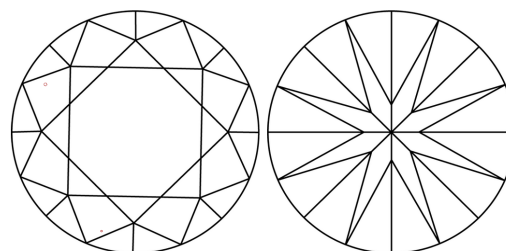

CLARITY CHARACTERISTICS

KEY TO SYMBOLS

Red symbols indicate internal characteristics.
Green symbols indicate external characteristics.