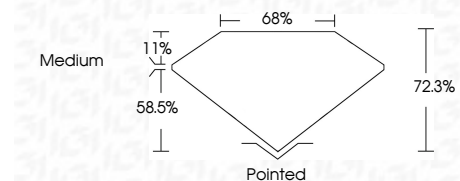

**ELECTRONIC COPY**

LG800634652  
Report verification at igi.org

May 27, 2026  
IGI Report Number **LG800634652**  
Description **LABORATORY GROWN DIAMOND**  
Shape and Cutting Style **PRINCESS CUT**  
Measurements **7.42 X 7.41 X 5.36 MM**

**GRADING RESULTS**  
Carat Weight **2.53 CARATS**  
Color Grade **D**  
Clarity Grade **VS 1**

**ADDITIONAL GRADING INFORMATION**  
Polish **EXCELLENT**  
Symmetry **EXCELLENT**  
Fluorescence **NONE**  
Inscription(s) **IGI LG800634652**  
Comments: This Laboratory Grown Diamond was created by Chemical Vapor Deposition (CVD) growth process. Type IIa

May 27, 2026  
IGI Report No. LG800634652  
**PRINCESS CUT**  
2.53 CARATS  
D  
7.42 X 7.41 X 5.36 MM  
Carat Weight  
Color Grade  
Clarity Grade  
Depth  
Table  
Girdle  
Medium  
Pointed  
EXCELLENT  
EXCELLENT  
NONE  
IGI LG800634652  
Inscription(s)  
Comments: This Laboratory Grown Diamond was created by Chemical Vapor Deposition (CVD) growth process. Type IIa

**GRADING RESULTS**  
Carat Weight **2.53 CARATS**  
Color Grade **D**  
Clarity Grade **VS 1**

**ADDITIONAL GRADING INFORMATION**  
Polish **EXCELLENT**  
Symmetry **EXCELLENT**  
Fluorescence **NONE**  
Inscription(s) **IGI LG800634652**