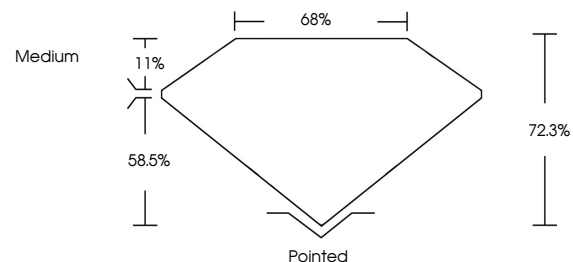

PROPORTIONS