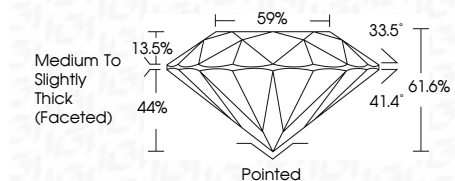

ELECTRONIC COPY

LG800638719
Report verification at igi.org

May 13, 2026
IGI Report Number **LG800638719**
Description **LABORATORY GROWN DIAMOND**
Shape and Cutting Style **ROUND BRILLIANT**
Measurements **6.60 - 6.62 X 4.07 MM**

GRADING RESULTS

Carat Weight **1.09 CARAT**
Color Grade **F**
Clarity Grade **VVS 2**
Cut Grade **IDEAL**

ADDITIONAL GRADING INFORMATION

Polish **EXCELLENT**
Symmetry **EXCELLENT**
Fluorescence **NONE**
Inscription(s) **IGI LG800638719**
Comments: This Laboratory Grown Diamond was created by Chemical Vapor Deposition (CVD) growth process. Type IIa

May 13, 2026
IGI Report No LG800638719
ROUND BRILLIANT
6.60 - 6.62 X 4.07 MM
1.09 CARAT
Color Grade **F**
Clarity Grade **VVS 2**
Cut Grade **IDEAL**
Depth **61.6%**
Table **59%**
Girdle **Medium To Slightly Thick (Faceted)**
Culet **Pointed**
Polish **EXCELLENT**
Symmetry **EXCELLENT**
Fluorescence **NONE**
Inscription(s) **IGI LG800638719**
Comments: This Laboratory Grown Diamond was created by Chemical Vapor Deposition (CVD) growth process. Type IIa

LABORATORY GROWN DIAMOND REPORT

May 13, 2026
IGI Report Number **LG800638719**
Description **LABORATORY GROWN DIAMOND**
Shape and Cutting Style **ROUND BRILLIANT**
Measurements **6.60 - 6.62 X 4.07 MM**