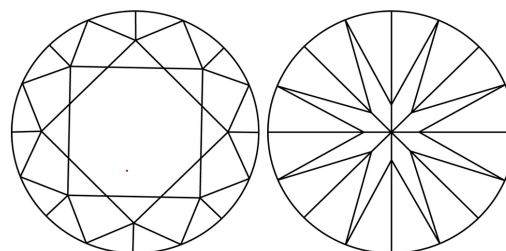

CLARITY CHARACTERISTICS

KEY TO SYMBOLS

Red symbols indicate internal characteristics.
Green symbols indicate external characteristics.