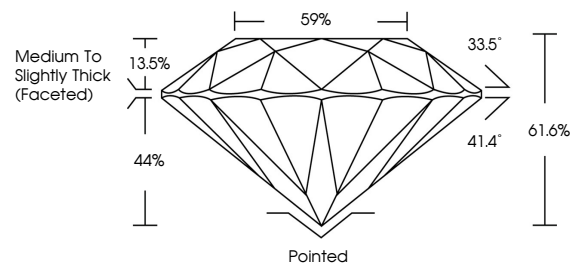

May 13, 2026
IGI Report No LG800638719
ROUND BRILLIANT
6.60 - 6.62 X 4.07 MM
1.09 CARAT
Color Grade **F**
Clarity Grade **VVS 2**
Cut Grade **IDEAL**
Depth **61.6%**
Table **59%**
Girdle **Medium To Slightly Thick (Faceted)**
Culet **Pointed**
Polish **EXCELLENT**
Symmetry **EXCELLENT**
Fluorescence **NONE**
Inscription(s) **IGI LG800638719**
Comments: This Laboratory Grown Diamond was created by Chemical Vapor Deposition (CVD) growth process. Type IIa

LABORATORY GROWN DIAMOND REPORT

May 13, 2026
IGI Report Number **LG800638719**
Description **LABORATORY GROWN DIAMOND**
Shape and Cutting Style **ROUND BRILLIANT**
Measurements **6.60 - 6.62 X 4.07 MM**

GRADING RESULTS

Carat Weight **1.09 CARAT**
Color Grade **F**
Clarity Grade **VVS 2**
Cut Grade **IDEAL**

ADDITIONAL GRADING INFORMATION

Polish **EXCELLENT**
Symmetry **EXCELLENT**
Fluorescence **NONE**
Inscription(s) **IGI LG800638719**

Comments: This Laboratory Grown Diamond was created by Chemical Vapor Deposition (CVD) growth process. Type IIa

PROPORTIONS

CLARITY CHARACTERISTICS

KEY TO SYMBOLS

Red symbols indicate internal characteristics.
Green symbols indicate external characteristics.