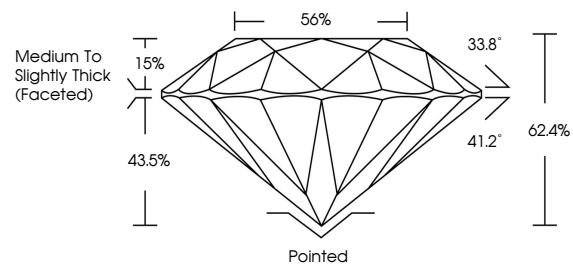

May 10, 2026
IGI Report No. LG800639359
ROUND BRILLIANT
6.54 - 6.58 X 4.09 MM
1.08 CARAT
Color Grade **F**
Clarity Grade **VVS 2**
Cut Grade **IDEAL**
Depth **62.4%**
Table **56%**
Girdle **Medium To Slightly Thick (Faceted)**
Culet **Pointed**
Polish **EXCELLENT**
Symmetry **EXCELLENT**
Fluorescence **NONE**
Inscription(s) **(IGI) LG800639359**
Comments: This Laboratory Grown Diamond was created by Chemical Vapor Deposition (CVD) growth process. Type IIa

LABORATORY GROWN DIAMOND REPORT

May 10, 2026
IGI Report Number **LG800639359**
Description **LABORATORY GROWN DIAMOND**
Shape and Cutting Style **ROUND BRILLIANT**
Measurements **6.54 - 6.58 X 4.09 MM**

GRADING RESULTS

Carat Weight **1.08 CARAT**
Color Grade **F**
Clarity Grade **VVS 2**
Cut Grade **IDEAL**

ADDITIONAL GRADING INFORMATION

Polish **EXCELLENT**
Symmetry **EXCELLENT**
Fluorescence **NONE**
Inscription(s) **(IGI) LG800639359**

Comments: This Laboratory Grown Diamond was created by Chemical Vapor Deposition (CVD) growth process. Type IIa

PROPORTIONS

CLARITY CHARACTERISTICS

KEY TO SYMBOLS

Red symbols indicate internal characteristics.
Green symbols indicate external characteristics.