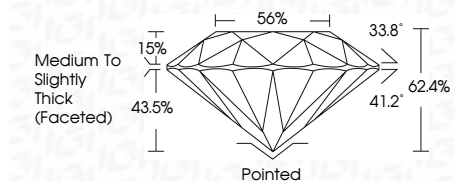

ELECTRONIC COPY

LG800639359
Report verification at igi.org

May 10, 2026
IGI Report Number **LG800639359**
Description **LABORATORY GROWN DIAMOND**
Shape and Cutting Style **ROUND BRILLIANT**
Measurements **6.54 - 6.58 X 4.09 MM**

GRADING RESULTS

Carat Weight **1.08 CARAT**
Color Grade **F**
Clarity Grade **VVS 2**
Cut Grade **IDEAL**

ADDITIONAL GRADING INFORMATION

Polish **EXCELLENT**
Symmetry **EXCELLENT**
Fluorescence **NONE**
Inscription(s) **(IGI) LG800639359**
Comments: This Laboratory Grown Diamond was created by Chemical Vapor Deposition (CVD) growth process. Type IIa

May 10, 2026
IGI Report No. LG800639359
ROUND BRILLIANT
6.54 - 6.58 X 4.09 MM
1.08 CARAT
Color Grade **F**
Clarity Grade **VVS 2**
Cut Grade **IDEAL**
Depth **62.4%**
Table **56%**
Girdle **Medium To Slightly Thick (Faceted)**
Culet **Pointed**
Polish **EXCELLENT**
Symmetry **EXCELLENT**
Fluorescence **NONE**
Inscription(s) **(IGI) LG800639359**
Comments: This Laboratory Grown Diamond was created by Chemical Vapor Deposition (CVD) growth process. Type IIa

LABORATORY GROWN DIAMOND REPORT

May 10, 2026
IGI Report Number **LG800639359**
Description **LABORATORY GROWN DIAMOND**
Shape and Cutting Style **ROUND BRILLIANT**
Measurements **6.54 - 6.58 X 4.09 MM**