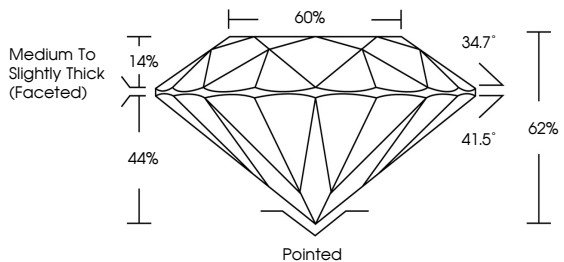

PROPORTIONS