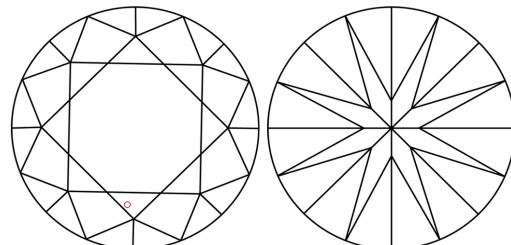

May 12, 2026
IGI Report Number **LG800643463**
Description **LABORATORY GROWN DIAMOND**
Shape and Cutting Style **ROUND BRILLIANT**
Measurements **6.57 - 6.61 X 4.09 MM**

GRADING RESULTS
Carat Weight **1.09 CARAT**
Color Grade **E**
Clarity Grade **VS 2**
Cut Grade **EXCELLENT**

PROPORTIONS

CLARITY CHARACTERISTICS

KEY TO SYMBOLS
Red symbols indicate internal characteristics.
Green symbols indicate external characteristics.

COLOR

D	E	F	G	H	I	J	Faint	Very Light	Light
---	---	---	---	---	---	---	-------	------------	-------