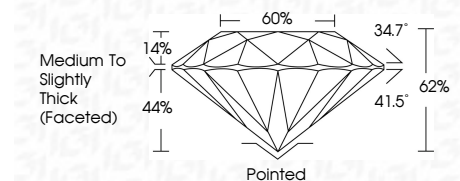

ELECTRONIC COPY

LG800643463
Report verification at igi.org

May 12, 2026
IGI Report Number **LG800643463**
Description **LABORATORY GROWN DIAMOND**
Shape and Cutting Style **ROUND BRILLIANT**
Measurements **6.57 - 6.61 X 4.09 MM**

GRADING RESULTS
Carat Weight **1.09 CARAT**
Color Grade **E**
Clarity Grade **VS 2**
Cut Grade **EXCELLENT**

ADDITIONAL GRADING INFORMATION
Polish **EXCELLENT**
Symmetry **EXCELLENT**
Fluorescence **NONE**
Inscription(s) **IGI LG800643463**
Comments: This Laboratory Grown Diamond was created by Chemical Vapor Deposition (CVD) growth process. Type IIa

May 12, 2026
IGI Report No LG800643463
ROUND BRILLIANT
6.57 - 6.61 X 4.09 MM
Carat Weight **1.09 CARAT**
Color Grade **E**
Clarity Grade **VS 2**
Cut Grade **EXCELLENT**
Depth **62%**
Table **60%**
Girdle **Medium To Slightly Thick (Faceted)**
Culet **Pointed**
Polish **EXCELLENT**
Symmetry **EXCELLENT**
Fluorescence **NONE**
Inscription(s) **IGI LG800643463**
Comments: This Laboratory Grown Diamond was created by Chemical Vapor Deposition (CVD) growth process. Type IIa

May 12, 2026
IGI Report Number **LG800643463**
Description **LABORATORY GROWN DIAMOND**
Shape and Cutting Style **ROUND BRILLIANT**
Measurements **6.57 - 6.61 X 4.09 MM**

GRADING RESULTS
Carat Weight **1.09 CARAT**
Color Grade **E**
Clarity Grade **VS 2**
Cut Grade **EXCELLENT**