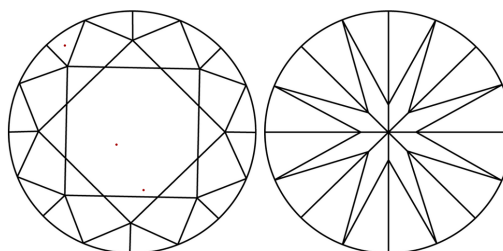

CLARITY CHARACTERISTICS

KEY TO SYMBOLS

Red symbols indicate internal characteristics.
Green symbols indicate external characteristics.