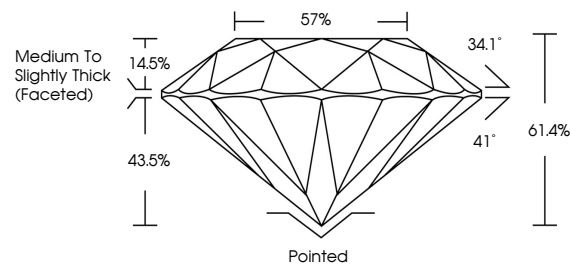

May 13, 2026
IGI Report No LG800657197
ROUND BRILLIANT
6.60 - 6.62 X 4.06 MM
1.08 CARAT
Color Grade **D**
Clarity Grade **VVS 2**
Cut Grade **IDEAL**
Depth **61.4%**
Table **57%**
Girdle **Medium To Slightly Thick (Faceted)**
Culet **Pointed**
Polish **EXCELLENT**
Symmetry **EXCELLENT**
Fluorescence **NONE**
Inscription(s) **IGI LG800657197**
Comments: This Laboratory Grown Diamond was created by Chemical Vapor Deposition (CVD) growth process. Type IIa

LABORATORY GROWN DIAMOND REPORT

May 13, 2026
IGI Report Number **LG800657197**
Description **LABORATORY GROWN DIAMOND**
Shape and Cutting Style **ROUND BRILLIANT**
Measurements **6.60 - 6.62 X 4.06 MM**

GRADING RESULTS

Carat Weight **1.08 CARAT**
Color Grade **D**
Clarity Grade **VVS 2**
Cut Grade **IDEAL**

ADDITIONAL GRADING INFORMATION

Polish **EXCELLENT**
Symmetry **EXCELLENT**
Fluorescence **NONE**
Inscription(s) **IGI LG800657197**

Comments: This Laboratory Grown Diamond was created by Chemical Vapor Deposition (CVD) growth process. Type IIa

PROPORTIONS

CLARITY CHARACTERISTICS

KEY TO SYMBOLS

Red symbols indicate internal characteristics.
Green symbols indicate external characteristics.