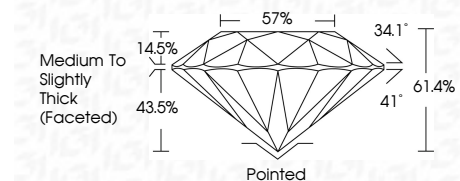

ELECTRONIC COPY

LG800657197
Report verification at igi.org

May 13, 2026
IGI Report Number **LG800657197**
Description **LABORATORY GROWN DIAMOND**
Shape and Cutting Style **ROUND BRILLIANT**
Measurements **6.60 - 6.62 X 4.06 MM**

GRADING RESULTS

Carat Weight **1.08 CARAT**
Color Grade **D**
Clarity Grade **VVS 2**
Cut Grade **IDEAL**

ADDITIONAL GRADING INFORMATION

Polish **EXCELLENT**
Symmetry **EXCELLENT**
Fluorescence **NONE**
Inscription(s) **IGI LG800657197**
Comments: This Laboratory Grown Diamond was created by Chemical Vapor Deposition (CVD) growth process. Type IIa

May 13, 2026
IGI Report No LG800657197
ROUND BRILLIANT
6.60 - 6.62 X 4.06 MM
1.08 CARAT
Color Grade **D**
Clarity Grade **VVS 2**
Cut Grade **IDEAL**
Depth **61.4%**
Table **57%**
Girdle **Medium To Slightly Thick (Faceted)**
Culet **Pointed**
Polish **EXCELLENT**
Symmetry **EXCELLENT**
Fluorescence **NONE**
Inscription(s) **IGI LG800657197**
Comments: This Laboratory Grown Diamond was created by Chemical Vapor Deposition (CVD) growth process. Type IIa

GRADING RESULTS

Carat Weight **1.08 CARAT**
Color Grade **D**
Clarity Grade **VVS 2**
Cut Grade **IDEAL**

ADDITIONAL GRADING INFORMATION

Polish **EXCELLENT**
Symmetry **EXCELLENT**
Fluorescence **NONE**
Inscription(s) **IGI LG800657197**