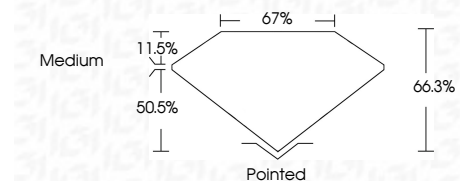

Measurements **9.97 X 7.81 X 5.18 MM**

**GRADING RESULTS**

Carat Weight **3.53 CARATS**  
Color Grade **G**  
Clarity Grade **VS 1**

**ADDITIONAL GRADING INFORMATION**

Polish **EXCELLENT**  
Symmetry **EXCELLENT**  
Fluorescence **NONE**  
Inscription(s) **IGI LG800658297**  
Comments: This Laboratory Grown Diamond was created by Chemical Vapor Deposition (CVD) growth process. Type IIa

May 13, 2026  
IGI Report No. LG800658297  
CUT CORNERED RECT. MODIFIED BRILLIANT  
9.97 X 7.81 X 5.18 MM  
3.53 CARATS  
G  
VS 1  
66.3%  
50.5%  
67%  
Medium  
Pointed  
EXCELLENT  
EXCELLENT  
NONE  
IGI LG800658297  
Comments: This Laboratory Grown Diamond was created by Chemical Vapor Deposition (CVD) growth process. Type IIa

**LABORATORY GROWN DIAMOND REPORT**

May 13, 2026  
IGI Report Number **LG800658297**  
Description **LABORATORY GROWN DIAMOND**  
Shape and Cutting Style **CUT CORNERED RECTANGULAR  
MODIFIED BRILLIANT**  
Measurements **9.97 X 7.81 X 5.18 MM**

**GRADING RESULTS**

Carat Weight **3.53 CARATS**  
Color Grade **G**  
Clarity Grade **VS 1**

**ADDITIONAL GRADING INFORMATION**

Polish **EXCELLENT**  
Symmetry **EXCELLENT**  
Fluorescence **NONE**  
Inscription(s) **IGI LG800658297**