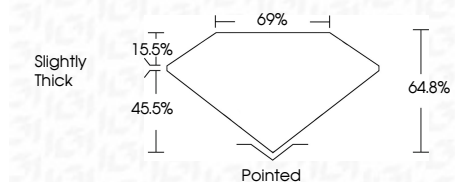

ELECTRONIC COPY

LG800665267
Report verification at igi.org

May 13, 2026
IGI Report Number **LG800665267**
Description **LABORATORY GROWN DIAMOND**
Shape and Cutting Style **CUT CORNERED
RECTANGULAR MODIFIED
BRILLIANT**
Measurements **12.68 X 9.50 X 6.16 MM**

GRADING RESULTS

Carat Weight **7.08 CARATS**
Color Grade **FANCY VIVID PINK**
Clarity Grade **VVS 2**

ADDITIONAL GRADING INFORMATION

Polish **EXCELLENT**
Symmetry **EXCELLENT**
Fluorescence **SLIGHT**
Inscription(s) **IGI LG800665267**
Comments: This Laboratory Grown Diamond was created by Chemical Vapor Deposition (CVD) growth process. Indications of post-growth treatment.

May 13, 2026
IGI Report No LG800665267
CUT CORNERED RECT. MODIFIED BRILLIANT
12.68 X 9.50 X 6.16 MM
7.08 CARATS
FANCY VIVID PINK
VVS 2
64.8%
45.5%
Slightly Thick
Pointed
EXCELLENT
EXCELLENT
SLIGHT
IGI LG800665267
Comments: This Laboratory Grown Diamond was created by Chemical Vapor Deposition (CVD) growth process. Indications of post-growth treatment.

GRADING RESULTS

Carat Weight **7.08 CARATS**
Color Grade **FANCY VIVID PINK**
Clarity Grade **VVS 2**

ADDITIONAL GRADING INFORMATION

Polish **EXCELLENT**
Symmetry **EXCELLENT**
Fluorescence **SLIGHT**
Inscription(s) **IGI LG800665267**