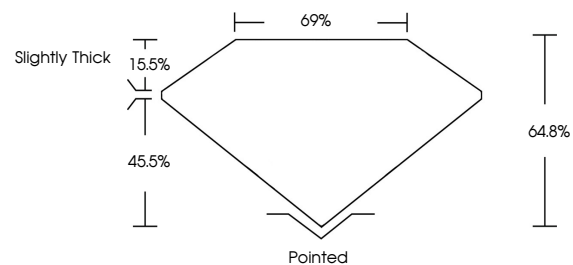

May 13, 2026
IGI Report No LG800665267
CUT CORNERED RECT. MODIFIED BRILLIANT
12.68 X 9.50 X 6.16 MM
7.08 CARATS
FANCY VIVID PINK
VVS 2
64.8%
45.5%
Slightly Thick
Pointed
EXCELLENT
EXCELLENT
SLIGHT
IGI LG800665267
Comments: This Laboratory Grown Diamond was created by Chemical Vapor Deposition (CVD) growth process. Indications of post-growth treatment.

GRADING RESULTS

Carat Weight **7.08 CARATS**
Color Grade **FANCY VIVID PINK**
Clarity Grade **VVS 2**

ADDITIONAL GRADING INFORMATION

Polish **EXCELLENT**
Symmetry **EXCELLENT**
Fluorescence **SLIGHT**
Inscription(s) **IGI LG800665267**

Comments: This Laboratory Grown Diamond was created by Chemical Vapor Deposition (CVD) growth process. Indications of post-growth treatment.

PROPORTIONS

CLARITY CHARACTERISTICS

KEY TO SYMBOLS

Red symbols indicate internal characteristics.
Green symbols indicate external characteristics.