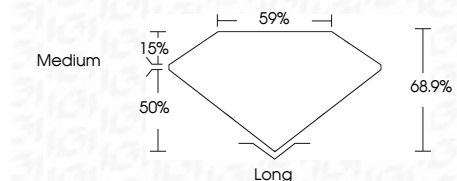

ELECTRONIC COPY

LG800665303
Report verification at igi.org

May 14, 2026
IGI Report Number **LG800665303**
Description **LABORATORY GROWN DIAMOND**
Shape and Cutting Style **EMERALD CUT**
Measurements **9.53 X 6.84 X 4.71 MM**

GRADING RESULTS

Carat Weight **2.98 CARATS**
Color Grade **E**
Clarity Grade **VVS 2**

ADDITIONAL GRADING INFORMATION

Polish **EXCELLENT**
Symmetry **EXCELLENT**
Fluorescence **NONE**
Inscription(s) **IGI LG800665303**
Comments: This Laboratory Grown Diamond was created by Chemical Vapor Deposition (CVD) growth process. Type IIa

May 14, 2026
IGI Report No. LG800665303
EMERALD CUT
2.98 CARATS
E
9.53 X 6.84 X 4.71 MM
Carat Weight
Color Grade
Clarity Grade
Depth
Table
Girdle
Medium
Long
Culet
Polish
Symmetry
Fluorescence
Inscription(s)
EXCELLENT
EXCELLENT
NONE
IGI LG800665303
Comments: This Laboratory Grown Diamond was created by Chemical Vapor Deposition (CVD) growth process. Type IIa

LABORATORY GROWN DIAMOND REPORT

May 14, 2026
IGI Report Number **LG800665303**
Description **LABORATORY GROWN DIAMOND**
Shape and Cutting Style **EMERALD CUT**
Measurements **9.53 X 6.84 X 4.71 MM**

GRADING RESULTS