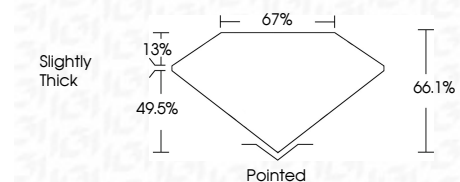

ELECTRONIC COPY

LG800669917
Report verification at igi.org

May 17, 2026
IGI Report Number **LG800669917**
Description **LABORATORY GROWN DIAMOND**
Shape and Cutting Style **CUT CORNERED
RECTANGULAR MODIFIED
BRILLIANT**
Measurements **10.30 X 7.31 X 4.83 MM**

GRADING RESULTS

Carat Weight **3.10 CARATS**
Color Grade **F**
Clarity Grade **VS 2**

ADDITIONAL GRADING INFORMATION

Polish **EXCELLENT**
Symmetry **EXCELLENT**
Fluorescence **NONE**
Inscription(s) **IGI LG800669917**
Comments: This Laboratory Grown Diamond was created by Chemical Vapor Deposition (CVD) growth process. Type IIa

May 17, 2026
IGI Report No LG800669917
CUT CORNERED RECT. MODIFIED BRILLIANT
10.30 X 7.31 X 4.83 MM
3.10 CARATS
Color Grade **F**
Clarity Grade **VS 2**
Depth **66.1%**
Table **67%**
Girdle **Slightly Thick**
Culet **Pointed**
Polish **EXCELLENT**
Symmetry **EXCELLENT**
Fluorescence **NONE**
Inscription(s) **IGI LG800669917**
Comments: This Laboratory Grown Diamond was created by Chemical Vapor Deposition (CVD) growth process. Type IIa

GRADING RESULTS

Carat Weight **3.10 CARATS**
Color Grade **F**
Clarity Grade **VS 2**

ADDITIONAL GRADING INFORMATION

Polish **EXCELLENT**
Symmetry **EXCELLENT**
Fluorescence **NONE**
Inscription(s) **IGI LG800669917**