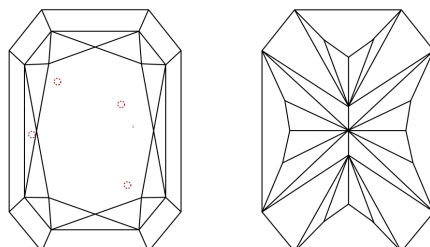

CLARITY CHARACTERISTICS

KEY TO SYMBOLS

Red symbols indicate internal characteristics.
Green symbols indicate external characteristics.