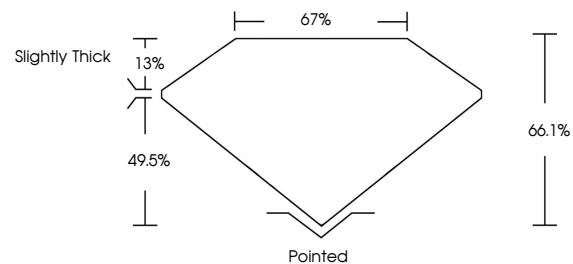

May 17, 2026
IGI Report No LG800669917
CUT CORNERED RECT. MODIFIED BRILLIANT
10.30 X 7.31 X 4.83 MM
3.10 CARATS
Color Grade **F**
Clarity Grade **VS 2**
Depth **66.1%**
Table **67%**
Girdle **Slightly Thick**
Culet **Pointed**
Polish **EXCELLENT**
Symmetry **EXCELLENT**
Fluorescence **NONE**
Inscription(s) **IGI LG800669917**
Comments: This Laboratory Grown Diamond was created by Chemical Vapor Deposition (CVD) growth process. Type IIa

GRADING RESULTS

Carat Weight **3.10 CARATS**
Color Grade **F**
Clarity Grade **VS 2**

ADDITIONAL GRADING INFORMATION

Polish **EXCELLENT**
Symmetry **EXCELLENT**
Fluorescence **NONE**
Inscription(s) **IGI LG800669917**

Comments: This Laboratory Grown Diamond was created by Chemical Vapor Deposition (CVD) growth process. Type IIa

PROPORTIONS

CLARITY CHARACTERISTICS

KEY TO SYMBOLS

Red symbols indicate internal characteristics.
Green symbols indicate external characteristics.