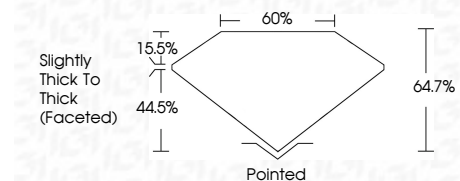

**ELECTRONIC COPY**

LG800670331  
Report verification at igi.org

May 14, 2026  
IGI Report Number **LG800670331**  
Description **LABORATORY GROWN DIAMOND**  
Shape and Cutting Style **PEAR BRILLIANT**  
Measurements **10.87 X 6.97 X 4.51 MM**

**GRADING RESULTS**  
Carat Weight **2.07 CARATS**  
Color Grade **F**  
Clarity Grade **VS 1**

**ADDITIONAL GRADING INFORMATION**  
Polish **EXCELLENT**  
Symmetry **EXCELLENT**  
Fluorescence **NONE**  
Inscription(s) **IGI LG800670331**  
Comments: This Laboratory Grown Diamond was created by Chemical Vapor Deposition (CVD) growth process. Type IIa

May 14, 2026  
IGI Report No LG800670331  
**PEAR BRILLIANT**  
2.07 CARATS  
F  
2.07 CARATS  
F  
10.87 X 6.97 X 4.51 MM  
Color Grade  
Clarity Grade  
Depth  
Table  
Girdle  
Slightly Thick To Thick (Faceted)  
64.7%  
65%  
Pointed  
EXCELLENT  
EXCELLENT  
NONE  
IGI LG800670331  
Comments: This Laboratory Grown Diamond was created by Chemical Vapor Deposition (CVD) growth process. Type IIa

**GRADING RESULTS**  
Carat Weight **2.07 CARATS**  
Color Grade **F**  
Clarity Grade **VS 1**

**ADDITIONAL GRADING INFORMATION**  
Polish **EXCELLENT**  
Symmetry **EXCELLENT**  
Fluorescence **NONE**  
Inscription(s) **IGI LG800670331**