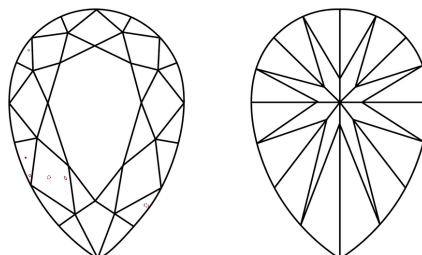

May 14, 2026  
IGI Report No LG800670331  
**PEAR BRILLIANT**  
2.07 CARATS  
F  
2.07 CARATS  
F  
10.87 X 6.97 X 4.51 MM  
Color Grade  
Clarity Grade  
Depth  
Table  
Girdle  
Slightly Thick To Thick (Faceted)  
64.7%  
65%  
Pointed  
EXCELLENT  
EXCELLENT  
NONE  
IGI LG800670331  
Comments: This Laboratory Grown Diamond was created by Chemical Vapor Deposition (CVD) growth process. Type IIa

**LABORATORY GROWN DIAMOND REPORT**

May 14, 2026  
IGI Report Number **LG800670331**  
Description **LABORATORY GROWN DIAMOND**  
Shape and Cutting Style **PEAR BRILLIANT**  
Measurements **10.87 X 6.97 X 4.51 MM**

**GRADING RESULTS**  
Carat Weight **2.07 CARATS**  
Color Grade **F**  
Clarity Grade **VS 1**

**ADDITIONAL GRADING INFORMATION**  
Polish **EXCELLENT**  
Symmetry **EXCELLENT**  
Fluorescence **NONE**  
Inscription(s) **IGI LG800670331**

Comments: This Laboratory Grown Diamond was created by Chemical Vapor Deposition (CVD) growth process. Type IIa

**PROPORTIONS**

Sample Image Used

**CLARITY CHARACTERISTICS**

**KEY TO SYMBOLS**

Red symbols indicate internal characteristics.  
Green symbols indicate external characteristics.