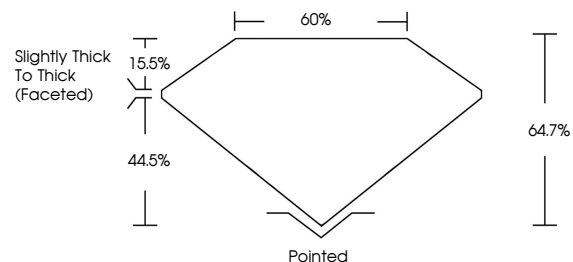

PROPORTIONS