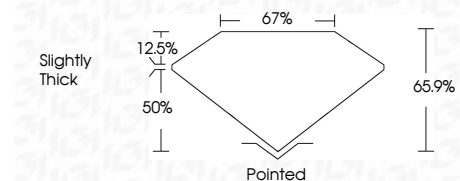

ELECTRONIC COPY

LG801602063
Report verification at igi.org

May 13, 2026
IGI Report Number **LG801602063**
Description **LABORATORY GROWN DIAMOND**
Shape and Cutting Style **CUT CORNERED
RECTANGULAR MODIFIED
BRILLIANT**
Measurements **13.59 X 9.44 X 6.22 MM**

GRADING RESULTS

Carat Weight **6.93 CARATS**
Color Grade **G**
Clarity Grade **VVS 2**

ADDITIONAL GRADING INFORMATION

Polish **EXCELLENT**
Symmetry **EXCELLENT**
Fluorescence **NONE**
Inscription(s) **IGI LG801602063**
Comments: This Laboratory Grown Diamond was created by Chemical Vapor Deposition (CVD) growth process. Type IIa

May 13, 2026
IGI Report No LG801602063
CUT CORNERED RECT. MODIFIED BRILLIANT
13.59 X 9.44 X 6.22 MM
Carat Weight **6.93 CARATS**
Color Grade **G**
Clarity Grade **VVS 2**
Depth **65.9%**
Table **50%**
Girdle **Slightly Thick**
Culet **Pointed**
Polish **EXCELLENT**
Symmetry **EXCELLENT**
Fluorescence **NONE**
Inscription(s) **IGI LG801602063**
Comments: This Laboratory Grown Diamond was created by Chemical Vapor Deposition (CVD) growth process. Type IIa

LABORATORY GROWN DIAMOND REPORT

May 13, 2026
IGI Report Number **LG801602063**
Description **LABORATORY GROWN DIAMOND**
Shape and Cutting Style **CUT CORNERED RECTANGULAR
MODIFIED BRILLIANT**
Measurements **13.59 X 9.44 X 6.22 MM**