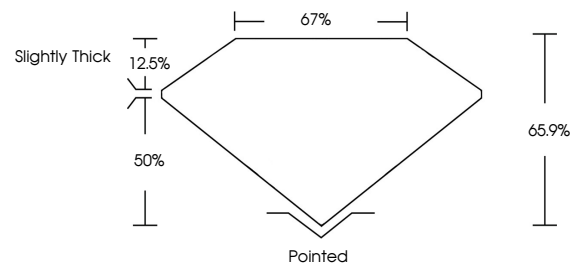

May 13, 2026
IGI Report No LG801602063
CUT CORNERED RECT. MODIFIED BRILLIANT
13.59 X 9.44 X 6.22 MM
Carat Weight **6.93 CARATS**
Color Grade **G**
Clarity Grade **VVS 2**
Depth **65.9%**
Table **50%**
Girdle **Slightly Thick**
Culet **Pointed**
Polish **EXCELLENT**
Symmetry **EXCELLENT**
Fluorescence **NONE**
Inscription(s) **IGI LG801602063**
Comments: This Laboratory Grown Diamond was created by Chemical Vapor Deposition (CVD) growth process. Type IIa

LABORATORY GROWN DIAMOND REPORT

May 13, 2026
IGI Report Number **LG801602063**
Description **LABORATORY GROWN DIAMOND**
Shape and Cutting Style **CUT CORNERED RECTANGULAR
MODIFIED BRILLIANT**
Measurements **13.59 X 9.44 X 6.22 MM**

GRADING RESULTS

Carat Weight **6.93 CARATS**
Color Grade **G**
Clarity Grade **VVS 2**

ADDITIONAL GRADING INFORMATION

Polish **EXCELLENT**
Symmetry **EXCELLENT**
Fluorescence **NONE**
Inscription(s) **IGI LG801602063**
Comments: This Laboratory Grown Diamond was created by Chemical Vapor Deposition (CVD) growth process. Type IIa

PROPORTIONS

CLARITY CHARACTERISTICS

KEY TO SYMBOLS

Red symbols indicate internal characteristics.
Green symbols indicate external characteristics.

Sample Image Used

COLOR

D E F G H I J Faint Very Light Light