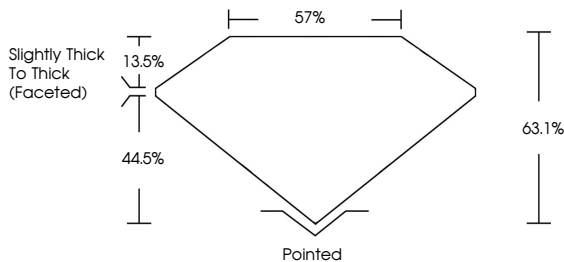

PROPORTIONS