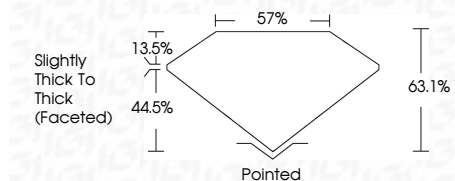

**ELECTRONIC COPY**

LG801621647  
Report verification at igi.org

May 15, 2026  
IGI Report Number **LG801621647**  
Description **LABORATORY GROWN DIAMOND**  
Shape and Cutting Style **PEAR BRILLIANT**  
Measurements **8.80 X 5.55 X 3.50 MM**

**GRADING RESULTS**

Carat Weight **1.01 CARAT**  
Color Grade **D**  
Clarity Grade **VS 1**

**ADDITIONAL GRADING INFORMATION**

Polish **EXCELLENT**  
Symmetry **EXCELLENT**  
Fluorescence **NONE**  
Inscription(s) **IGI LG801621647**  
Comments: This Laboratory Grown Diamond was created by Chemical Vapor Deposition (CVD) growth process. Type IIa

May 15, 2026  
IGI Report No LG801621647  
**PEAR BRILLIANT**  
8.80 X 5.55 X 3.50 MM  
1.01 CARAT  
D  
VS 1  
63.1%  
44.5%  
13.5%  
Slightly Thick To Thick (Faceted)  
Pointed  
EXCELLENT  
EXCELLENT  
NONE  
IGI LG801621647  
Comments: This Laboratory Grown Diamond was created by Chemical Vapor Deposition (CVD) growth process. Type IIa

**LABORATORY GROWN DIAMOND REPORT**

May 15, 2026  
IGI Report Number **LG801621647**  
Description **LABORATORY GROWN DIAMOND**  
Shape and Cutting Style **PEAR BRILLIANT**  
Measurements **8.80 X 5.55 X 3.50 MM**