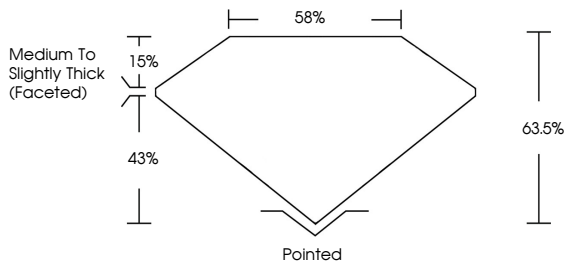

PROPORTIONS