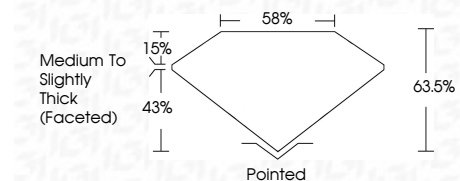

**ELECTRONIC COPY**

LG801654339  
Report verification at igi.org

May 18, 2026  
IGI Report Number **LG801654339**  
Description **LABORATORY GROWN DIAMOND**  
Shape and Cutting Style **MARQUISE BRILLIANT**  
Measurements **12.92 X 6.52 X 4.14 MM**

**GRADING RESULTS**  
Carat Weight **2.01 CARATS**  
Color Grade **E**  
Clarity Grade **VVS 2**

**ADDITIONAL GRADING INFORMATION**  
Polish **EXCELLENT**  
Symmetry **EXCELLENT**  
Fluorescence **NONE**  
Inscription(s) **IGI LG801654339**  
Comments: This Laboratory Grown Diamond was created by Chemical Vapor Deposition (CVD) growth process. Type IIa

May 18, 2026  
IGI Report No LG801654339  
**MARQUISE BRILLIANT**  
12.92 X 6.52 X 4.14 MM  
2.01 CARATS  
E  
VVS 2  
63.5%  
85%  
Medium to Slightly Thick (Faceted)  
Pointed  
EXCELLENT  
EXCELLENT  
NONE  
IGI LG801654339  
Comments: This Laboratory Grown Diamond was created by Chemical Vapor Deposition (CVD) growth process. Type IIa

May 18, 2026  
IGI Report Number **LG801654339**  
Description **LABORATORY GROWN DIAMOND**  
Shape and Cutting Style **MARQUISE BRILLIANT**  
Measurements **12.92 X 6.52 X 4.14 MM**

**GRADING RESULTS**  
Carat Weight **2.01 CARATS**  
Color Grade **E**  
Clarity Grade **VVS 2**