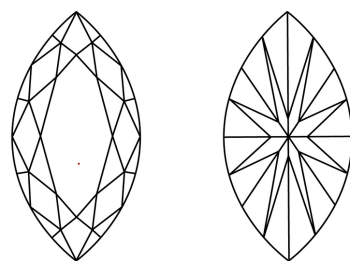

May 18, 2026  
IGI Report No LG801654339  
**MARQUISE BRILLIANT**  
12.92 X 6.52 X 4.14 MM  
2.01 CARATS  
E  
VVS 2  
63.5%  
85%  
Medium to Slightly Thick (Faceted)  
Pointed  
EXCELLENT  
EXCELLENT  
NONE  
IGI LG801654339  
Comments: This Laboratory Grown Diamond was created by Chemical Vapor Deposition (CVD) growth process. Type IIa

May 18, 2026  
IGI Report Number **LG801654339**  
Description **LABORATORY GROWN DIAMOND**  
Shape and Cutting Style **MARQUISE BRILLIANT**  
Measurements **12.92 X 6.52 X 4.14 MM**

**GRADING RESULTS**  
Carat Weight **2.01 CARATS**  
Color Grade **E**  
Clarity Grade **VVS 2**

**PROPORTIONS**

**CLARITY CHARACTERISTICS**

**KEY TO SYMBOLS**  
Red symbols indicate internal characteristics.  
Green symbols indicate external characteristics.

Sample Image Used

**COLOR**

D	E	F	G	H	I	J	Faint	Very Light	Light
---	---	---	---	---	---	---	-------	------------	-------