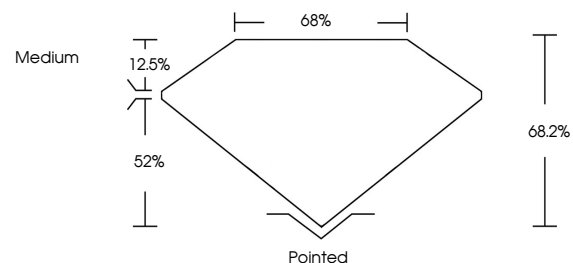

Measurements **14.12 X 9.76 X 6.66 MM**

GRADING RESULTS

Carat Weight **7.96 CARATS**

Color Grade **F**

Clarity Grade **VVS 2**

ADDITIONAL GRADING INFORMATION

Polish **EXCELLENT**

Symmetry **EXCELLENT**

Fluorescence **NONE**

Inscription(s) **IGI LG801654517**

Comments: This Laboratory Grown Diamond was created by Chemical Vapor Deposition (CVD) growth process. Type IIa

May 21, 2026	IGI Report No LG801654517	CUT CORNERED RECT. MODIFIED BRILLIANT	14.12 X 9.76 X 6.66 MM	7.96 CARATS	F	VVS 2	68.2%	68%	Medium	Pointed	EXCELLENT	EXCELLENT	NONE	IGI LG801654517
Polish	Symmetry	Fluorescence	Inscription(s)	Carat Weight	Color Grade	Clarity Grade	Table	Girdle	Culet	Polish	Symmetry	Fluorescence	Inscription(s)	Comments: This Laboratory Grown Diamond was created by Chemical Vapor Deposition (CVD) growth process. Type IIa

GRADING RESULTS

Carat Weight **7.96 CARATS**

Color Grade **F**

Clarity Grade **VVS 2**

ADDITIONAL GRADING INFORMATION

Polish **EXCELLENT**

Symmetry **EXCELLENT**

Fluorescence **NONE**

Inscription(s) **IGI LG801654517**

Comments: This Laboratory Grown Diamond was created by Chemical Vapor Deposition (CVD) growth process. Type IIa

PROPORTIONS

CLARITY CHARACTERISTICS

KEY TO SYMBOLS

Red symbols indicate internal characteristics.
Green symbols indicate external characteristics.