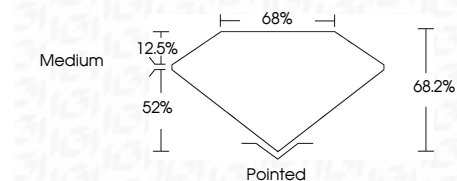

ELECTRONIC COPY

LG801654517
Report verification at igi.org

May 21, 2026

IGI Report Number **LG801654517**

Description **LABORATORY GROWN DIAMOND**

Shape and Cutting Style **CUT CORNERED
RECTANGULAR MODIFIED
BRILLIANT**

Measurements **14.12 X 9.76 X 6.66 MM**

GRADING RESULTS

Carat Weight **7.96 CARATS**

Color Grade **F**

Clarity Grade **VVS 2**

ADDITIONAL GRADING INFORMATION

Polish **EXCELLENT**

Symmetry **EXCELLENT**

Fluorescence **NONE**

Inscription(s) **IGI LG801654517**

Comments: This Laboratory Grown Diamond was created by Chemical Vapor Deposition (CVD) growth process. Type IIa

May 21, 2026	IGI Report No LG801654517	CUT CORNERED RECT. MODIFIED BRILLIANT	14.12 X 9.76 X 6.66 MM	7.96 CARATS	F	VVS 2	68.2%	68%	Medium	Pointed	EXCELLENT	EXCELLENT	NONE	IGI LG801654517
Polish	Symmetry	Fluorescence	Inscription(s)	Carat Weight	Color Grade	Clarity Grade	Table	Girdle	Culet	Polish	Symmetry	Fluorescence	Inscription(s)	Comments: This Laboratory Grown Diamond was created by Chemical Vapor Deposition (CVD) growth process. Type IIa

GRADING RESULTS

Carat Weight **7.96 CARATS**

Color Grade **F**

Clarity Grade **VVS 2**

ADDITIONAL GRADING INFORMATION

Polish **EXCELLENT**

Symmetry **EXCELLENT**

Fluorescence **NONE**