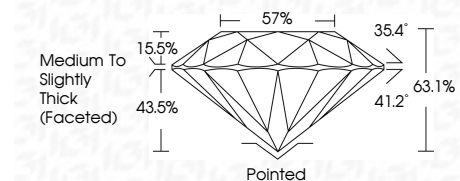

ELECTRONIC COPY

LG801664576
Report verification at igi.org

May 19, 2026
IGI Report Number **LG801664576**
Description **LABORATORY GROWN DIAMOND**
Shape and Cutting Style **ROUND BRILLIANT**
Measurements **6.39 - 6.43 X 4.05 MM**

GRADING RESULTS

Carat Weight **1.03 CARAT**
Color Grade **D**
Clarity Grade **VS 1**
Cut Grade **EXCELLENT**

ADDITIONAL GRADING INFORMATION

Polish **EXCELLENT**
Symmetry **EXCELLENT**
Fluorescence **NONE**
Inscription(s) **IGI LG801664576**
Comments: This Laboratory Grown Diamond was created by Chemical Vapor Deposition (CVD) growth process. Type IIa

May 19, 2026
IGI Report No LG801664576
ROUND BRILLIANT
Carat Weight **1.03 CARAT**
Color Grade **D**
Clarity Grade **VS 1**
Cut Grade **EXCELLENT**
Depth **63.1%**
Table **57%**
Girdle **Medium To Slightly Thick (Faceted)**
Culet **Pointed**
Polish **EXCELLENT**
Symmetry **EXCELLENT**
Fluorescence **NONE**
Inscription(s) **IGI LG801664576**
Comments: This Laboratory Grown Diamond was created by Chemical Vapor Deposition (CVD) growth process. Type IIa

LABORATORY GROWN DIAMOND REPORT

May 19, 2026
IGI Report Number **LG801664576**
Description **LABORATORY GROWN DIAMOND**
Shape and Cutting Style **ROUND BRILLIANT**
Measurements **6.39 - 6.43 X 4.05 MM**