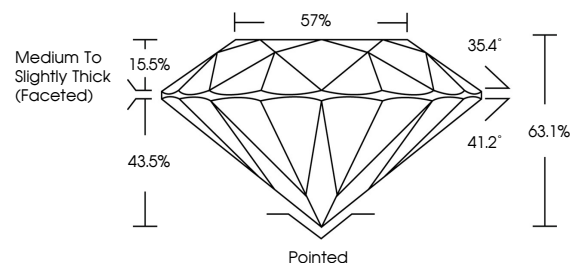

LABORATORY GROWN DIAMOND REPORT

May 19, 2026
IGI Report Number **LG801664576**
Description **LABORATORY GROWN DIAMOND**
Shape and Cutting Style **ROUND BRILLIANT**
Measurements **6.39 - 6.43 X 4.05 MM**

GRADING RESULTS

Carat Weight **1.03 CARAT**
Color Grade **D**
Clarity Grade **VS 1**
Cut Grade **EXCELLENT**

ADDITIONAL GRADING INFORMATION

Polish **EXCELLENT**
Symmetry **EXCELLENT**
Fluorescence **NONE**
Inscription(s) **IGI LG801664576**

Comments: This Laboratory Grown Diamond was created by Chemical Vapor Deposition (CVD) growth process. Type IIa

PROPORTIONS

CLARITY CHARACTERISTICS

KEY TO SYMBOLS

Red symbols indicate internal characteristics.
Green symbols indicate external characteristics.