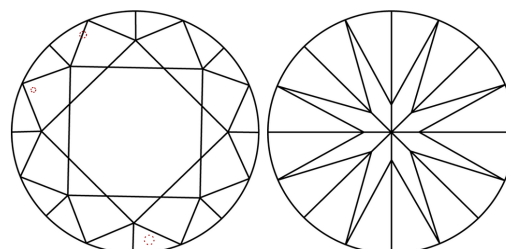

CLARITY CHARACTERISTICS

KEY TO SYMBOLS

Red symbols indicate internal characteristics.
Green symbols indicate external characteristics.