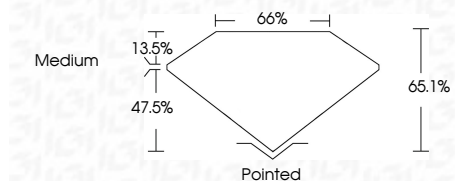

ELECTRONIC COPY

LG801667423
Report verification at igi.org

May 20, 2026
IGI Report Number **LG801667423**
Description **LABORATORY GROWN DIAMOND**
Shape and Cutting Style **SQUARE EMERALD CUT**
Measurements **7.11 X 6.99 X 4.55 MM**

GRADING RESULTS

Carat Weight **2.06 CARATS**
Color Grade **D**
Clarity Grade **VS 1**

ADDITIONAL GRADING INFORMATION

Polish **EXCELLENT**
Symmetry **EXCELLENT**
Fluorescence **NONE**
Inscription(s) **(LGI) LG801667423**
Comments: This Laboratory Grown Diamond was created by Chemical Vapor Deposition (CVD) growth process. Type IIa

May 20, 2026
IGI Report No LG801667423
SQUARE EMERALD CUT
2.06 CARATS
D
Carat Weight 2.06
Color Grade D
Clarity Grade VS 1
Depth 65.1%
Table 47.5%
Girdle Medium
Culet Pointed
Polish EXCELLENT
Symmetry EXCELLENT
Fluorescence NONE
Inscription(s) (LGI) LG801667423
Comments: This Laboratory Grown Diamond was created by Chemical Vapor Deposition (CVD) growth process. Type IIa

May 20, 2026
IGI Report Number **LG801667423**
Description **LABORATORY GROWN DIAMOND**
Shape and Cutting Style **SQUARE EMERALD CUT**
Measurements **7.11 X 6.99 X 4.55 MM**

GRADING RESULTS

Carat Weight **2.06 CARATS**
Color Grade **D**
Clarity Grade **VS 1**