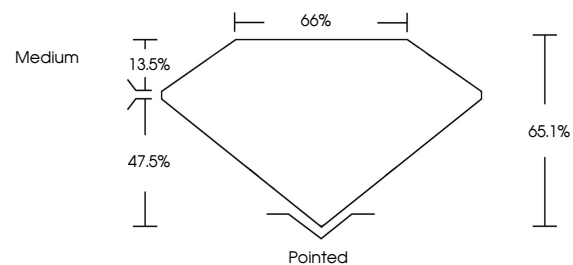

May 20, 2026
IGI Report No LG801667423
SQUARE EMERALD CUT
2.06 CARATS
D
Carat Weight 2.06
Color Grade D
Clarity Grade VS 1
Depth 65.1%
Table 47.5%
Girdle Medium
Culet Pointed
Polish EXCELLENT
Symmetry EXCELLENT
Fluorescence NONE
Inscription(s) (LGI) LG801667423
Comments: This Laboratory Grown Diamond was created by Chemical Vapor Deposition (CVD) growth process. Type IIa

May 20, 2026
IGI Report Number **LG801667423**
Description **LABORATORY GROWN DIAMOND**
Shape and Cutting Style **SQUARE EMERALD CUT**
Measurements **7.11 X 6.99 X 4.55 MM**

GRADING RESULTS

Carat Weight **2.06 CARATS**
Color Grade **D**
Clarity Grade **VS 1**

PROPORTIONS

Sample Image Used

CLARITY CHARACTERISTICS

KEY TO SYMBOLS

Red symbols indicate internal characteristics.
Green symbols indicate external characteristics.

COLOR

D E F G H I J Faint Very Light Light