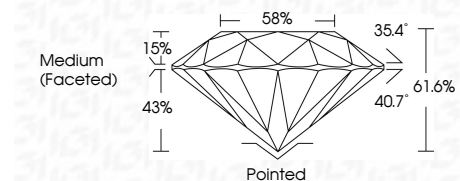

ELECTRONIC COPY

LG801674748
Report verification at igi.org

May 16, 2026
IGI Report Number **LG801674748**
Description **LABORATORY GROWN DIAMOND**
Shape and Cutting Style **ROUND BRILLIANT**
Measurements **6.50 - 6.55 X 4.02 MM**

GRADING RESULTS

Carat Weight **1.05 CARAT**
Color Grade **D**
Clarity Grade **VVS 2**
Cut Grade **IDEAL**

ADDITIONAL GRADING INFORMATION

Polish **EXCELLENT**
Symmetry **EXCELLENT**
Fluorescence **NONE**
Inscription(s) **IGI LG801674748**
Comments: This Laboratory Grown Diamond was created by Chemical Vapor Deposition (CVD) growth process. Type IIa

May 16, 2026
IGI Report No LG801674748
ROUND BRILLIANT
6.50 - 6.55 X 4.02 MM
Carat Weight **1.05 CARAT**
Color Grade **D**
Clarity Grade **VVS 2**
Cut Grade **IDEAL**
Depth **61.6%**
Table **58%**
Girdle **Medium (Faceted)**
Culet **Pointed**
Polish **EXCELLENT**
Symmetry **EXCELLENT**
Fluorescence **NONE**
Inscriptions(s) **IGI LG801674748**
Comments: This Laboratory Grown Diamond was created by Chemical Vapor Deposition (CVD) growth process. Type IIa

GRADING RESULTS

Carat Weight **1.05 CARAT**
Color Grade **D**
Clarity Grade **VVS 2**
Cut Grade **IDEAL**

ADDITIONAL GRADING INFORMATION

Polish **EXCELLENT**
Symmetry **EXCELLENT**
Fluorescence **NONE**
Inscription(s) **IGI LG801674748**