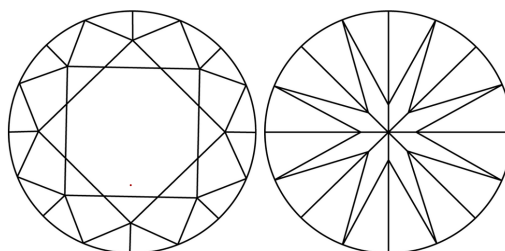

CLARITY CHARACTERISTICS

KEY TO SYMBOLS

Red symbols indicate internal characteristics.
Green symbols indicate external characteristics.