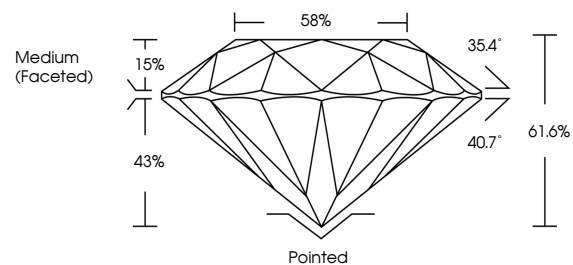

May 16, 2026
IGI Report No LG801674748
ROUND BRILLIANT
6.50 - 6.55 X 4.02 MM
Carat Weight **1.05 CARAT**
Color Grade **D**
Clarity Grade **VVS 2**
Cut Grade **IDEAL**
Depth **61.6%**
Table **58%**
Girdle **Medium (Faceted)**
Culet **Pointed**
Polish **EXCELLENT**
Symmetry **EXCELLENT**
Fluorescence **NONE**
Inscriptions(s) **IGI LG801674748**
Comments: This Laboratory Grown Diamond was created by Chemical Vapor Deposition (CVD) growth process. Type IIa

GRADING RESULTS

Carat Weight **1.05 CARAT**
Color Grade **D**
Clarity Grade **VVS 2**
Cut Grade **IDEAL**

ADDITIONAL GRADING INFORMATION

Polish **EXCELLENT**
Symmetry **EXCELLENT**
Fluorescence **NONE**
Inscription(s) **IGI LG801674748**

Comments: This Laboratory Grown Diamond was created by Chemical Vapor Deposition (CVD) growth process. Type IIa

PROPORTIONS

CLARITY CHARACTERISTICS

KEY TO SYMBOLS

Red symbols indicate internal characteristics.
Green symbols indicate external characteristics.

Sample Image Used

COLOR

D E F G H I J Faint Very Light Light

CLARITY

FL	IF	VVS ¹⁻²	VS ¹⁻²	SI ¹⁻²	I ¹⁻³
Flawless	Internally Flawless	Very Very Slightly Included	Very Slightly Included	Slightly Included	Included