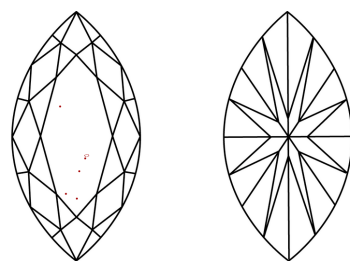

LABORATORY GROWN DIAMOND REPORT

May 20, 2026
IGI Report Number **LG801680451**
Description **LABORATORY GROWN DIAMOND**
Shape and Cutting Style **MARQUISE BRILLIANT**
Measurements **12.99 X 6.44 X 3.93 MM**

GRADING RESULTS
Carat Weight **1.83 CARAT**
Color Grade **G**
Clarity Grade **VVS 2**

ADDITIONAL GRADING INFORMATION
Polish **EXCELLENT**
Symmetry **EXCELLENT**
Fluorescence **NONE**
Inscription(s) **IGI LG801680451**

Comments: This Laboratory Grown Diamond was created by Chemical Vapor Deposition (CVD) growth process. Type IIa

PROPORTIONS

CLARITY CHARACTERISTICS

KEY TO SYMBOLS
Red symbols indicate internal characteristics.
Green symbols indicate external characteristics.

Sample Image Used

COLOR

D	E	F	G	H	I	J	Faint	Very Light	Light
---	---	---	---	---	---	---	-------	------------	-------

CLARITY

FL	IF	VVS ¹⁻²	VS ¹⁻²	SI ¹⁻²	I ¹⁻³
Flawless	Internally Flawless	Very Very Slightly Included	Very Slightly Included	Slightly Included	Included