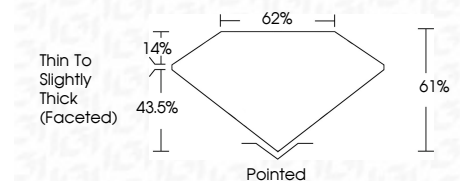

ELECTRONIC COPY

LG801680451
Report verification at igi.org

May 20, 2026
IGI Report Number **LG801680451**
Description **LABORATORY GROWN DIAMOND**
Shape and Cutting Style **MARQUISE BRILLIANT**
Measurements **12.99 X 6.44 X 3.93 MM**

GRADING RESULTS
Carat Weight **1.83 CARAT**
Color Grade **G**
Clarity Grade **VVS 2**

ADDITIONAL GRADING INFORMATION
Polish **EXCELLENT**
Symmetry **EXCELLENT**
Fluorescence **NONE**
Inscription(s) **IGI LG801680451**
Comments: This Laboratory Grown Diamond was created by Chemical Vapor Deposition (CVD) growth process. Type IIa

May 20, 2026
IGI Report No LG801680451
MARQUISE BRILLIANT
12.99 X 6.44 X 3.93 MM
1.83 CARAT
Color Grade **G**
Clarity Grade **VVS 2**
Depth **61%**
Table **62%**
Girdle **Thin To Slightly Thick (Faceted)**
Culet **Pointed**
Polish **EXCELLENT**
Symmetry **EXCELLENT**
Fluorescence **NONE**
Inscription(s) **IGI LG801680451**
Comments: This Laboratory Grown Diamond was created by Chemical Vapor Deposition (CVD) growth process. Type IIa