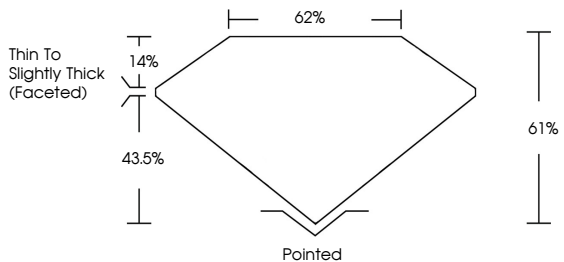

PROPORTIONS