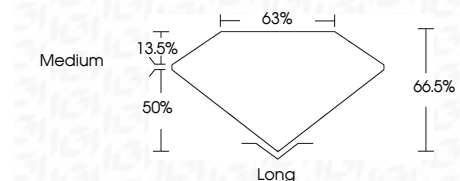

ELECTRONIC COPY

LG802605004
Report verification at igi.org

May 20, 2026
IGI Report Number **LG802605004**
Description **LABORATORY GROWN DIAMOND**
Shape and Cutting Style **EMERALD CUT**
Measurements **9.57 X 6.93 X 4.61 MM**

GRADING RESULTS

Carat Weight **2.91 CARATS**
Color Grade **F**
Clarity Grade **VVS 2**

ADDITIONAL GRADING INFORMATION

Polish **EXCELLENT**
Symmetry **EXCELLENT**
Fluorescence **NONE**
Inscription(s) **IGI LG802605004**
Comments: This Laboratory Grown Diamond was created by Chemical Vapor Deposition (CVD) growth process. Type IIa

May 20, 2026
IGI Report No LG802605004
EMERALD CUT
2.91 CARATS
F
9.57 X 6.93 X 4.61 MM
Carat Weight
Color Grade
VVS 2
Clarity Grade
66.6%
Depth
63%
Table
Medium
Grades
Long
Cutlet
EXCELLENT
Polish
EXCELLENT
Symmetry
EXCELLENT
Fluorescence
NONE
Inscription(s)
IGI LG802605004
Comments: This Laboratory Grown Diamond was created by Chemical Vapor Deposition (CVD) growth process. Type IIa

Carat Weight **2.91 CARATS**
Color Grade **F**
Clarity Grade **VVS 2**

ADDITIONAL GRADING INFORMATION

Polish **EXCELLENT**
Symmetry **EXCELLENT**
Fluorescence **NONE**
Inscription(s) **IGI LG802605004**