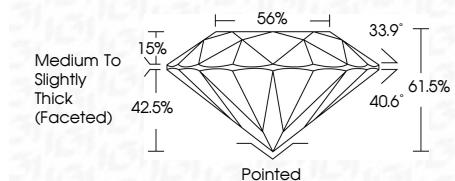

ELECTRONIC COPY

LG802613726
Report verification at igi.org

May 21, 2026
IGI Report Number **LG802613726**
Description **LABORATORY GROWN DIAMOND**
Shape and Cutting Style **ROUND BRILLIANT**
Measurements **6.53 - 6.56 X 4.03 MM**

GRADING RESULTS

Carat Weight **1.06 CARAT**
Color Grade **D**
Clarity Grade **VVS 2**
Cut Grade **IDEAL**

ADDITIONAL GRADING INFORMATION

Polish **EXCELLENT**
Symmetry **EXCELLENT**
Fluorescence **NONE**
Inscription(s) **IGI LG802613726**
Comments: This Laboratory Grown Diamond was created by Chemical Vapor Deposition (CVD) growth process. Type IIa

May 21, 2026
IGI Report No. LG802613726
ROUND BRILLIANT
6.53 - 6.56 X 4.03 MM
Carat Weight **1.06 CARAT**
Color Grade **D**
Clarity Grade **VVS 2**
Cut Grade **IDEAL**
Depth **61.5%**
Table **15%**
Girdle **Medium To Slightly Thick (Faceted)**
Culet **Pointed**
Polish **EXCELLENT**
Symmetry **EXCELLENT**
Fluorescence **NONE**
Inscription(s) **IGI LG802613726**
Comments: This Laboratory Grown Diamond was created by Chemical Vapor Deposition (CVD) growth process. Type IIa

GRADING RESULTS

Carat Weight **1.06 CARAT**
Color Grade **D**
Clarity Grade **VVS 2**
Cut Grade **IDEAL**

ADDITIONAL GRADING INFORMATION

Polish **EXCELLENT**
Symmetry **EXCELLENT**
Fluorescence **NONE**
Inscription(s) **IGI LG802613726**