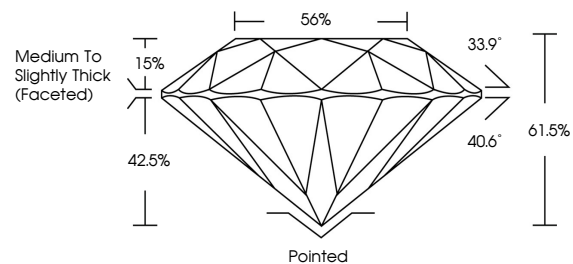

May 21, 2026
IGI Report No. LG802613726
ROUND BRILLIANT
6.53 - 6.56 X 4.03 MM
Carat Weight **1.06 CARAT**
Color Grade **D**
Clarity Grade **VVS 2**
Cut Grade **IDEAL**
Depth **61.5%**
Table **15%**
Girdle **Medium To Slightly Thick (Faceted)**
Culet **Pointed**
Polish **EXCELLENT**
Symmetry **EXCELLENT**
Fluorescence **NONE**
Inscription(s) **IGI LG802613726**
Comments: This Laboratory Grown Diamond was created by Chemical Vapor Deposition (CVD) growth process. Type IIa

LABORATORY GROWN DIAMOND REPORT

May 21, 2026
IGI Report Number **LG802613726**
Description **LABORATORY GROWN DIAMOND**
Shape and Cutting Style **ROUND BRILLIANT**
Measurements **6.53 - 6.56 X 4.03 MM**

GRADING RESULTS

Carat Weight **1.06 CARAT**
Color Grade **D**
Clarity Grade **VVS 2**
Cut Grade **IDEAL**

ADDITIONAL GRADING INFORMATION

Polish **EXCELLENT**
Symmetry **EXCELLENT**
Fluorescence **NONE**
Inscription(s) **IGI LG802613726**

Comments: This Laboratory Grown Diamond was created by Chemical Vapor Deposition (CVD) growth process. Type IIa

PROPORTIONS

CLARITY CHARACTERISTICS

KEY TO SYMBOLS

Red symbols indicate internal characteristics.
Green symbols indicate external characteristics.