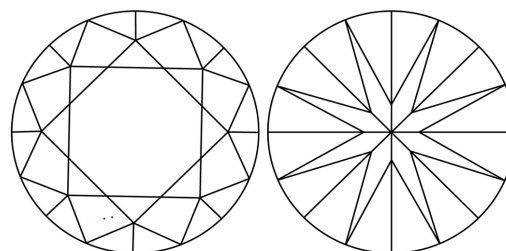

CLARITY CHARACTERISTICS

KEY TO SYMBOLS

Red symbols indicate internal characteristics.
Green symbols indicate external characteristics.