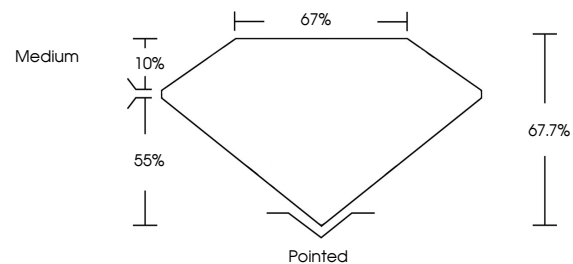

PROPORTIONS