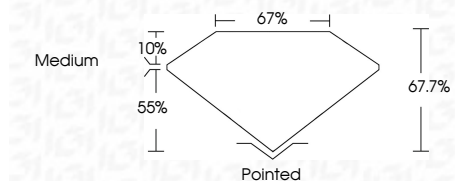

**ELECTRONIC COPY**

LG802616413  
Report verification at igi.org

May 25, 2026  
IGI Report Number **LG802616413**  
Description **LABORATORY GROWN DIAMOND**  
Shape and Cutting Style **PRINCESS CUT**  
Measurements **7.19 X 7.08 X 4.79 MM**

**GRADING RESULTS**  
Carat Weight **2.09 CARATS**  
Color Grade **D**  
Clarity Grade **VS 1**

**ADDITIONAL GRADING INFORMATION**  
Polish **EXCELLENT**  
Symmetry **EXCELLENT**  
Fluorescence **NONE**  
Inscription(s) **IGI LG802616413**  
Comments: This Laboratory Grown Diamond was created by Chemical Vapor Deposition (CVD) growth process. Type IIa

May 25, 2026  
IGI Report No. LG802616413  
**PRINCESS CUT**  
2.09 CARATS  
D  
7.19 X 7.08 X 4.79 MM  
Carat Weight  
Color Grade  
Clarity Grade  
Depth  
Table  
Girdle  
Medium  
Pointed  
EXCELLENT  
EXCELLENT  
NONE  
IGI LG802616413  
Inscription(s)  
Comments: This Laboratory Grown Diamond was created by Chemical Vapor Deposition (CVD) growth process. Type IIa

**LABORATORY GROWN DIAMOND REPORT**

May 25, 2026  
IGI Report Number **LG802616413**  
Description **LABORATORY GROWN DIAMOND**  
Shape and Cutting Style **PRINCESS CUT**  
Measurements **7.19 X 7.08 X 4.79 MM**