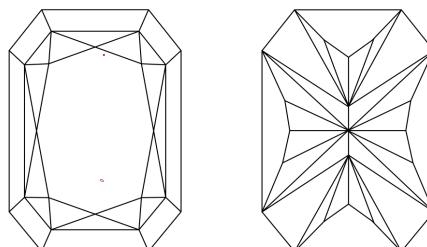

CLARITY CHARACTERISTICS

KEY TO SYMBOLS

Red symbols indicate internal characteristics.
Green symbols indicate external characteristics.

COLOR

D E F G H I J Faint Very Light Light

CLARITY

FL	IF	VVS¹⁻²	VS¹⁻²	SI¹⁻²	I¹⁻³
Flawless	Internally Flawless	Very Very Slightly Included	Very Slightly Included	Slightly Included	Included