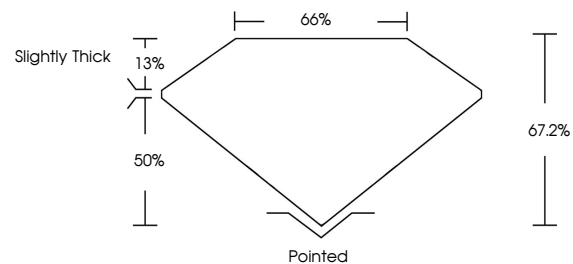

May 19, 2026
IGI Report No. LG802619954
CUT CORNERED RECT. MODIFIED BRILLIANT
12.17 X 8.42 X 5.66 MM
Carat Weight **5.09 CARATS**
Color Grade **F**
Clarity Grade **VVS 2**
Depth **67.2%**
Table **50%**
Girdle **Slightly Thick**
Culet **Pointed**
Polish **EXCELLENT**
Symmetry **EXCELLENT**
Fluorescence **NONE**
Inscription(s) **IGI LG802619954**
Comments: This Laboratory Grown Diamond was created by Chemical Vapor Deposition (CVD) growth process. Type IIa

GRADING RESULTS

Carat Weight **5.09 CARATS**
Color Grade **F**
Clarity Grade **VVS 2**

ADDITIONAL GRADING INFORMATION

Polish **EXCELLENT**
Symmetry **EXCELLENT**
Fluorescence **NONE**
Inscription(s) **IGI LG802619954**

Comments: This Laboratory Grown Diamond was created by Chemical Vapor Deposition (CVD) growth process. Type IIa

PROPORTIONS

Sample Image Used

CLARITY CHARACTERISTICS

KEY TO SYMBOLS

Red symbols indicate internal characteristics.
Green symbols indicate external characteristics.