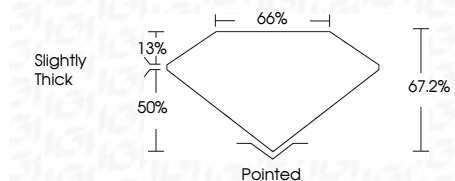

ELECTRONIC COPY

LG802619954
Report verification at igi.org

May 19, 2026
IGI Report Number **LG802619954**
Description **LABORATORY GROWN DIAMOND**
Shape and Cutting Style **CUT CORNERED
RECTANGULAR MODIFIED
BRILLIANT**
Measurements **12.17 X 8.42 X 5.66 MM**

GRADING RESULTS

Carat Weight **5.09 CARATS**
Color Grade **F**
Clarity Grade **VVS 2**

ADDITIONAL GRADING INFORMATION

Polish **EXCELLENT**
Symmetry **EXCELLENT**
Fluorescence **NONE**
Inscription(s) **IGI LG802619954**
Comments: This Laboratory Grown Diamond was created by Chemical Vapor Deposition (CVD) growth process. Type IIa

May 19, 2026
IGI Report No. LG802619954
CUT CORNERED RECT. MODIFIED BRILLIANT
12.17 X 8.42 X 5.66 MM
Carat Weight **5.09 CARATS**
Color Grade **F**
Clarity Grade **VVS 2**
Depth **67.2%**
Table **50%**
Girdle **Slightly Thick**
Culet **Pointed**
Polish **EXCELLENT**
Symmetry **EXCELLENT**
Fluorescence **NONE**
Inscription(s) **IGI LG802619954**
Comments: This Laboratory Grown Diamond was created by Chemical Vapor Deposition (CVD) growth process. Type IIa

LABORATORY GROWN DIAMOND REPORT

May 19, 2026
IGI Report Number **LG802619954**
Description **LABORATORY GROWN DIAMOND**
Shape and Cutting Style **CUT CORNERED RECTANGULAR
MODIFIED BRILLIANT**
Measurements **12.17 X 8.42 X 5.66 MM**